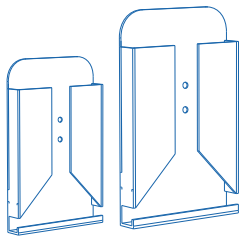

## Parts

Standard Literature Holder  
Large/Small

Base for table  
35cm/70 cm/90cm

Triangular table  
55 cm