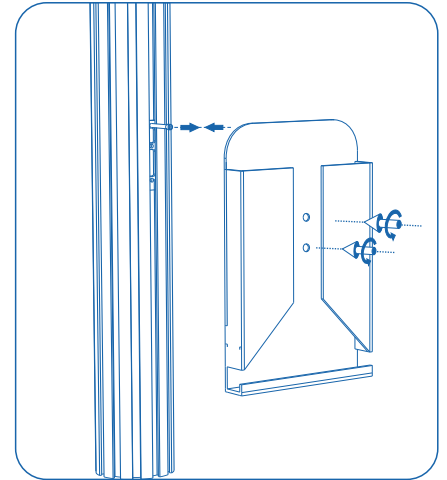

ACCESSORIES & SURFACES

Standard Literature Holder