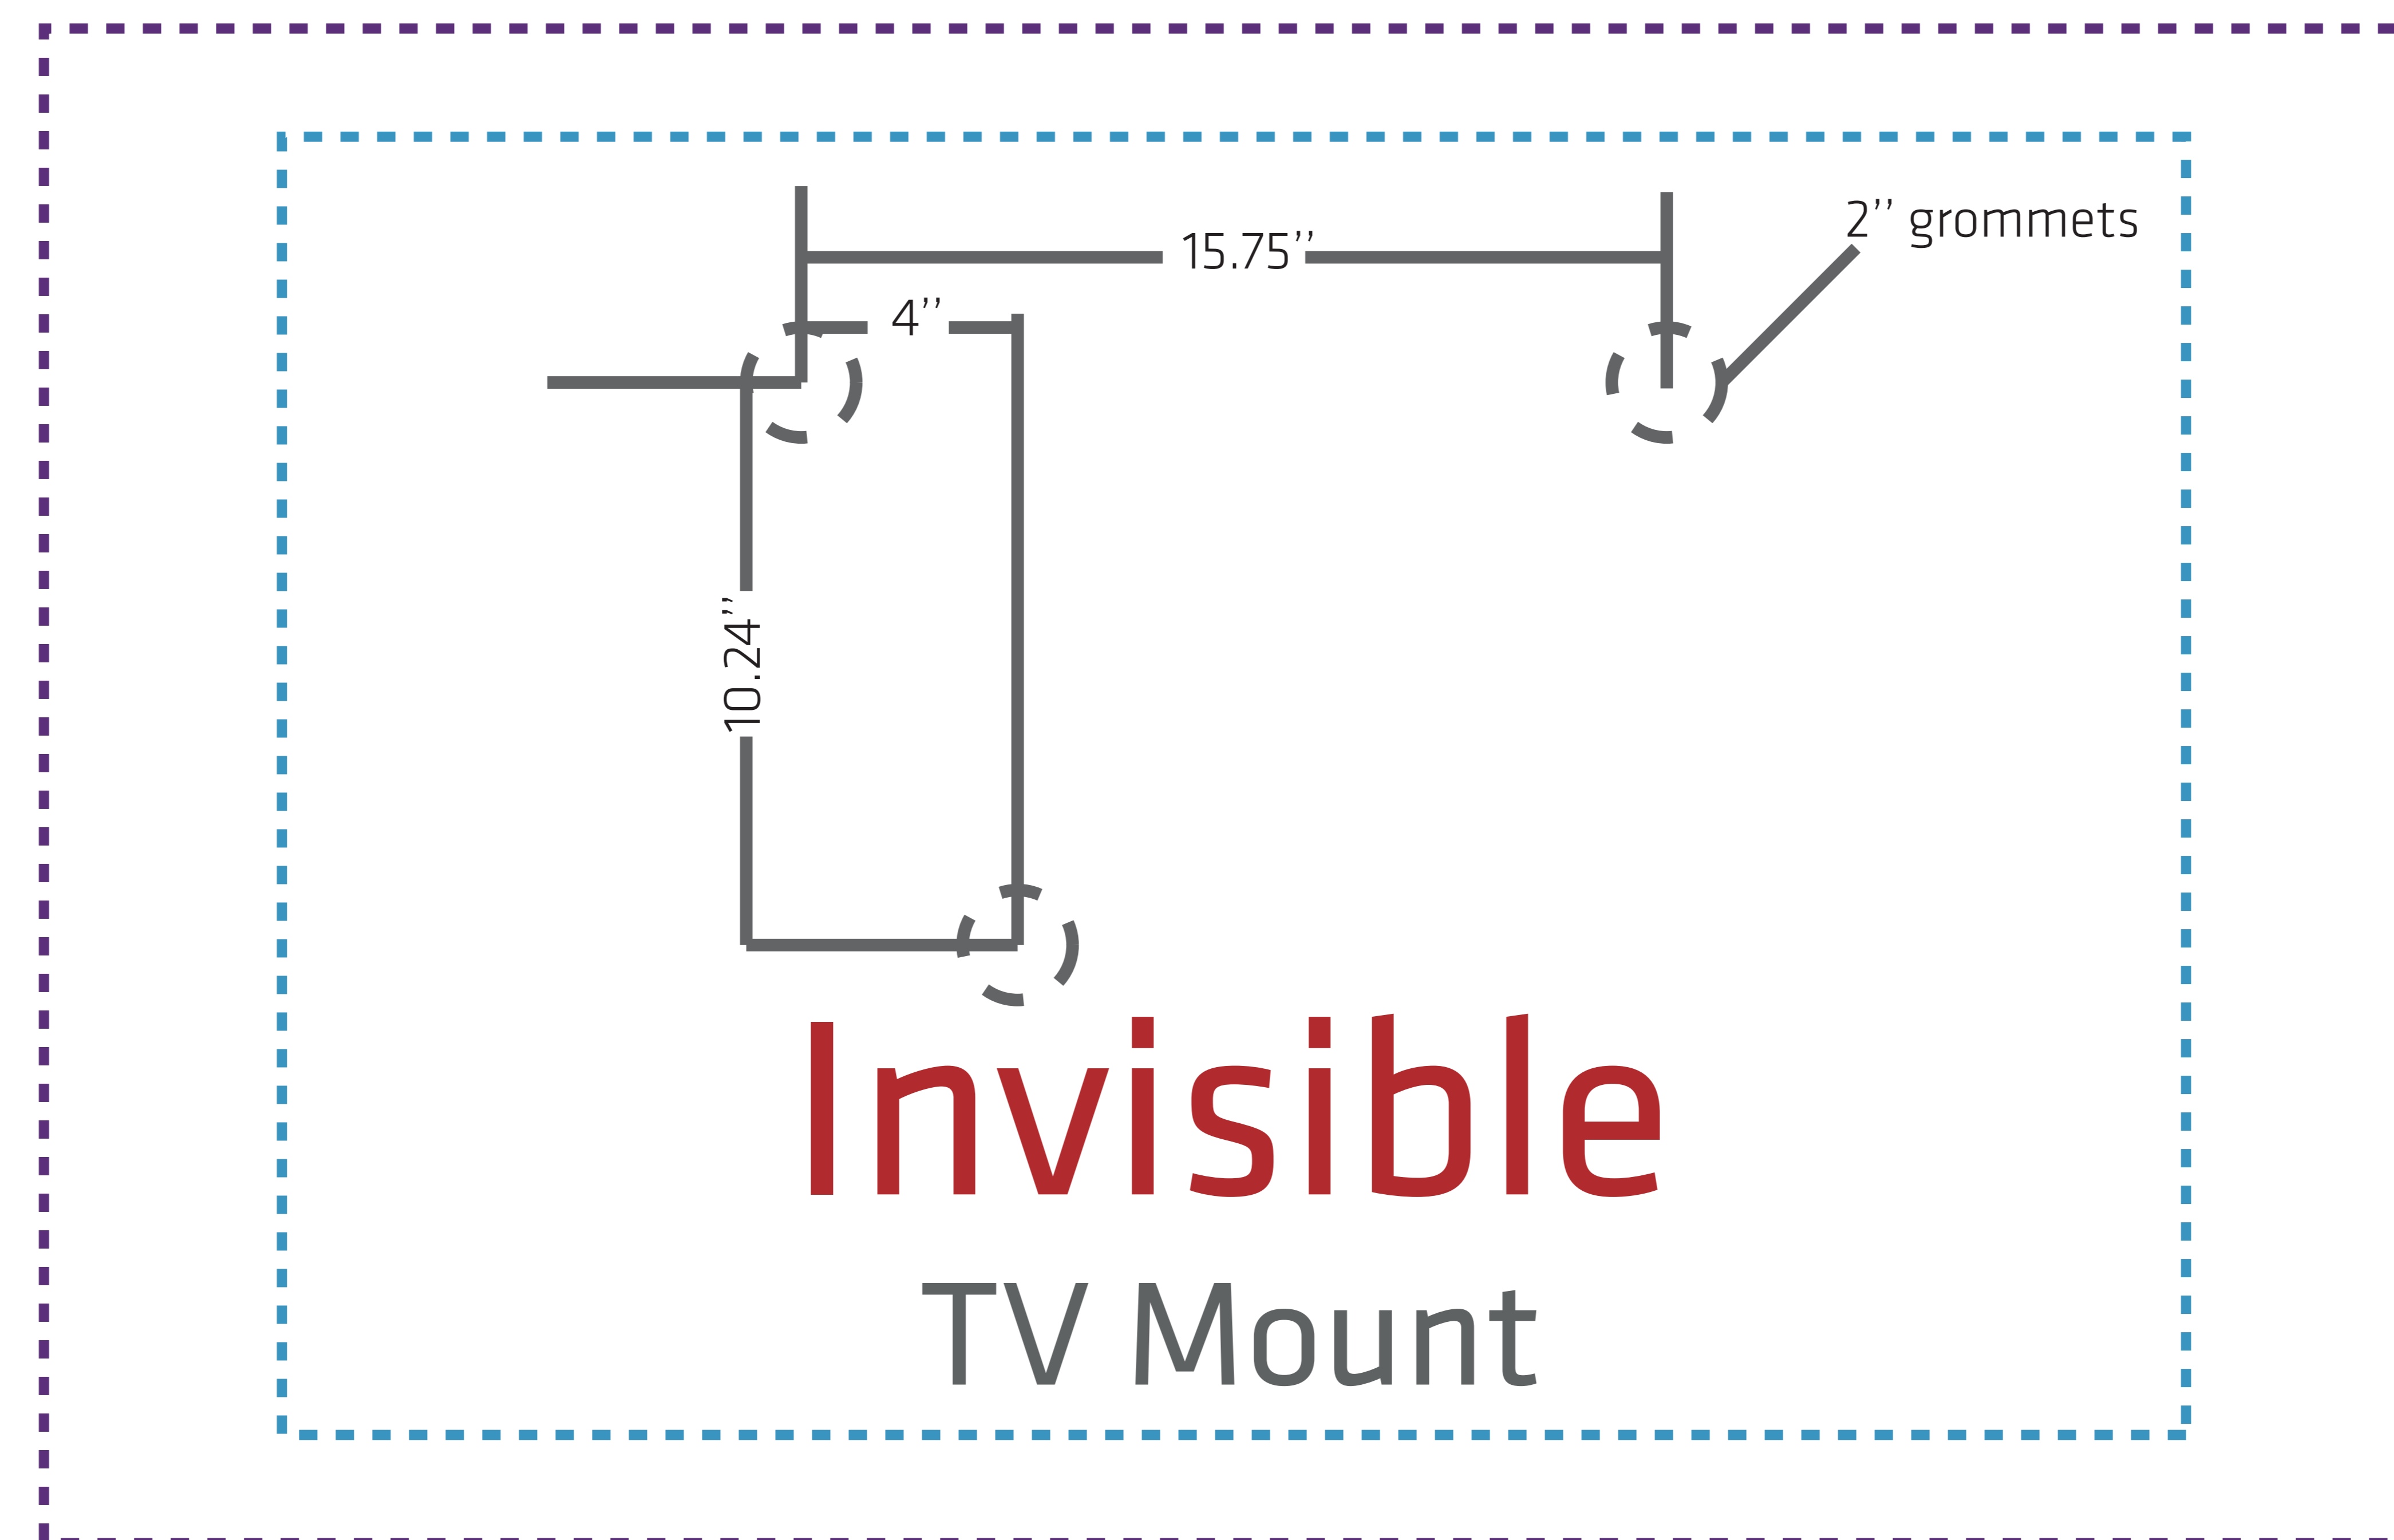

WLM-2011A

Graphic Size
2876mm w x 356mm h
(113.2" w x 14" h)

Graphic Size with Bleed
2976mm w x 416mm h
(117.2" w x 16" h)

WLM-2000F

Tension Fabric Wall Display

Graphic Size
2950mm w x 2260mm h(116.2" w x 88.9" h)

Keep text and important images
inside of green line.

Graphic Size with Bleed
3050mm w x 2320mm h(120" w x 91.3" h)

TV Mount

Keep text and important images
Outside of purple or blue line.

32" TV Area
34.6" w x 23.6" h

40" TV Area
43.3" w x 27.6" h
Top view

- CMYK color
- Resolutions must be 72-125 ppi
- All fonts must be created to outlines
- Embed all images in final document
- Save final document as PDF for print