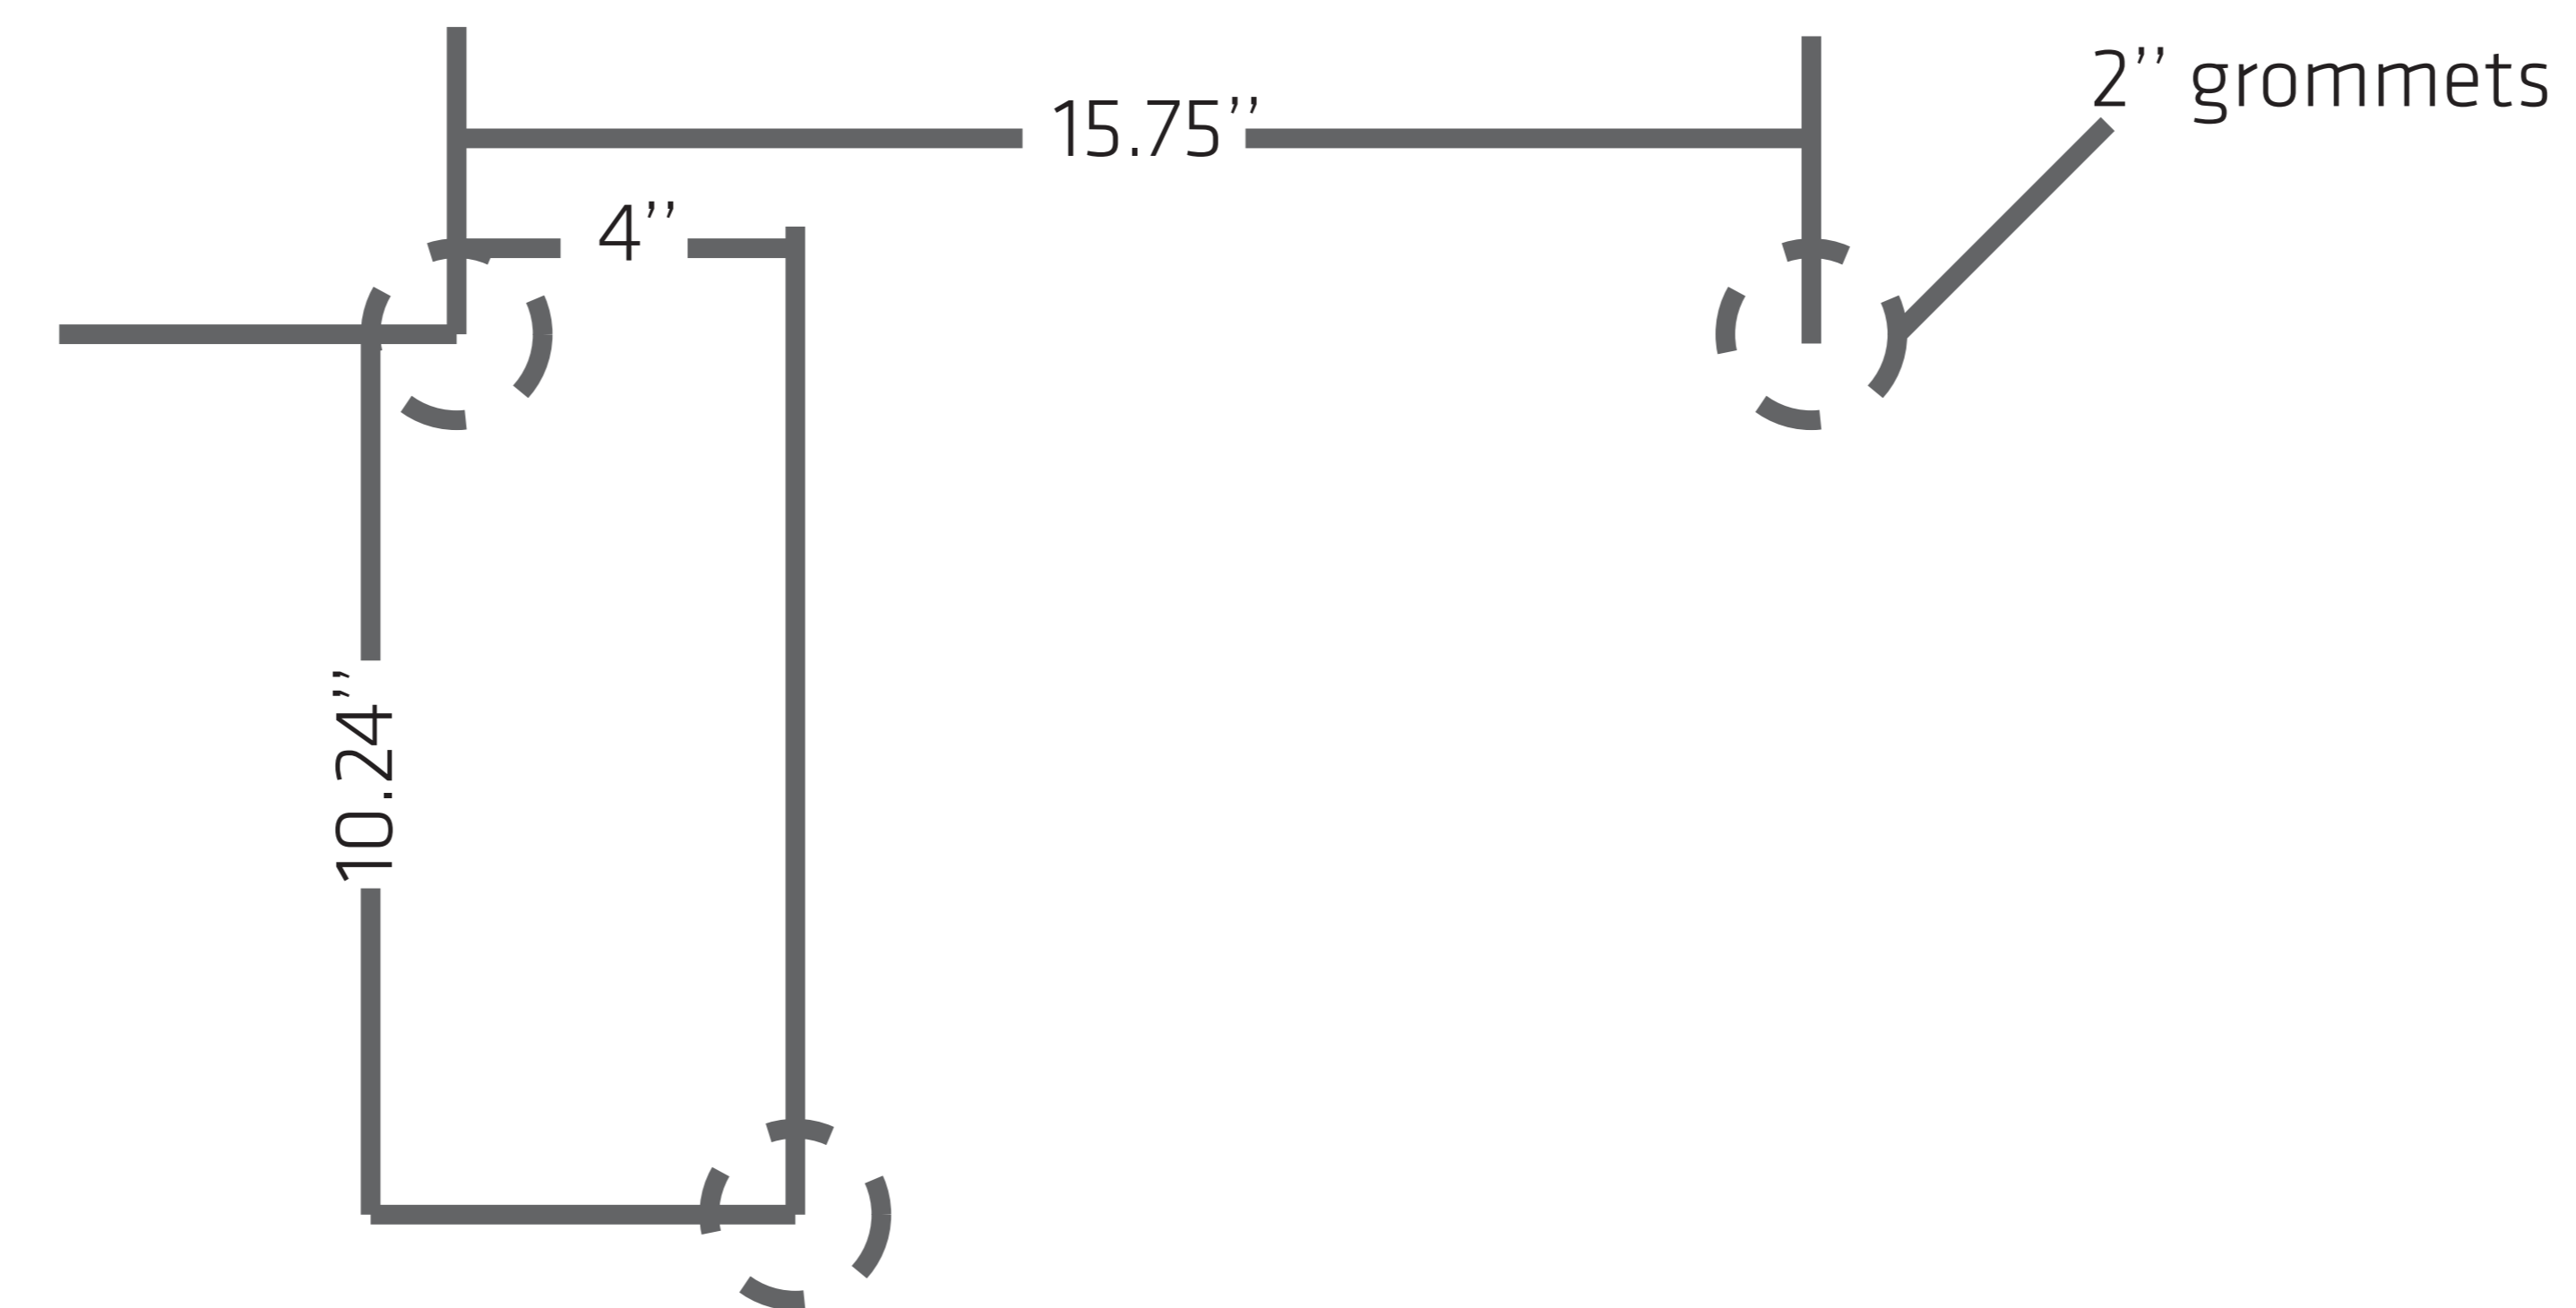

WLM-2011B

Graphic Size
2792mm w x 356mm h
(110" w x 14" h)

Keep text and important images
inside green area.

Graphic Size with Bleed
2892mm w x 416mm h
(113.9" w x 16" h)

Invisible

TV Mount

WLM-2000F

Tension Fabric Wall Display

Graphic Size
2950mm w x 2260mm h(116.2" w x 88.9" h)

Keep text and important images
inside of green line.

Graphic Size with Bleed
3050mm w x 2320mm h(120" w x 91.3" h)

TV Mount

Keep text and important images
Outside of purple or blue line.

32" TV Area
34.6" w x 23.6" h

40" TV Area
43.3" w x 27.6" h
Top view

- CMYK color
- Resolutions must be 72-125 ppi
- All fonts must be created to outlines
- Embed all images in final document
- Save final document as PDF for print