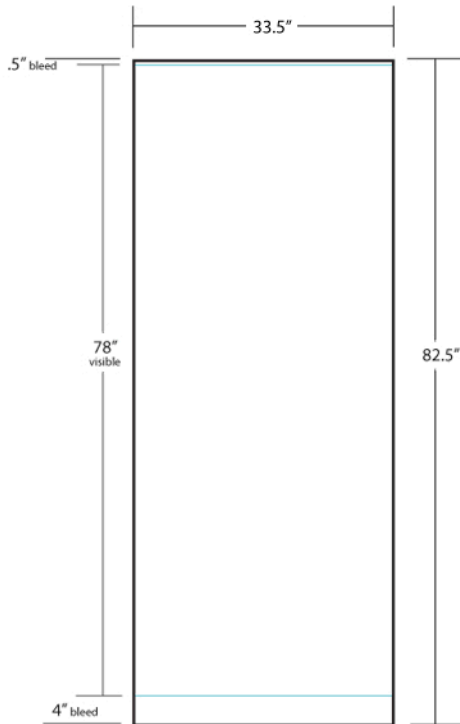

Diamond Retractable 33" W

Graphic Layout Dimensions

Print Ready File Creation

Prepare files as a single image in TIFF or PDF exports. Please do not send original Photoshop, Illustrator or InDesign files as we do not manipulate files.

- All fonts and texts must be converted to curves.
- Resolution: Equivalent to 100% final size at 100-120 dpi. Check your files for pixilation or banding on color gradations.
- Use LZW compression on TIFF files and compress everything using ZIP. Pay attention to live viewable areas.