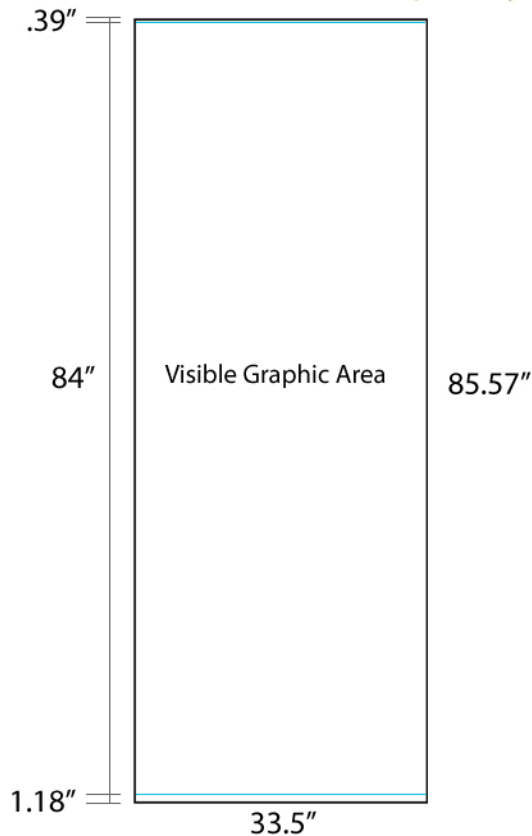

ROLLO Diamond DQ34

Graphic Layout Dimensions

Print Ready File Creation

Prepare files as a single image in TIFF or PDF exports. Please do not send original Photoshop, Illustrator or InDesign files as we do not manipulate files.

- All fonts and texts must be converted to curves.
- Resolution: Equivalent to 100% final size at 100-120 dpi. Check your files for pixilation or banding on color gradations.
- Use LZW compression on TIFF files and compress everything using ZIP. Pay attention to live viewable areas.