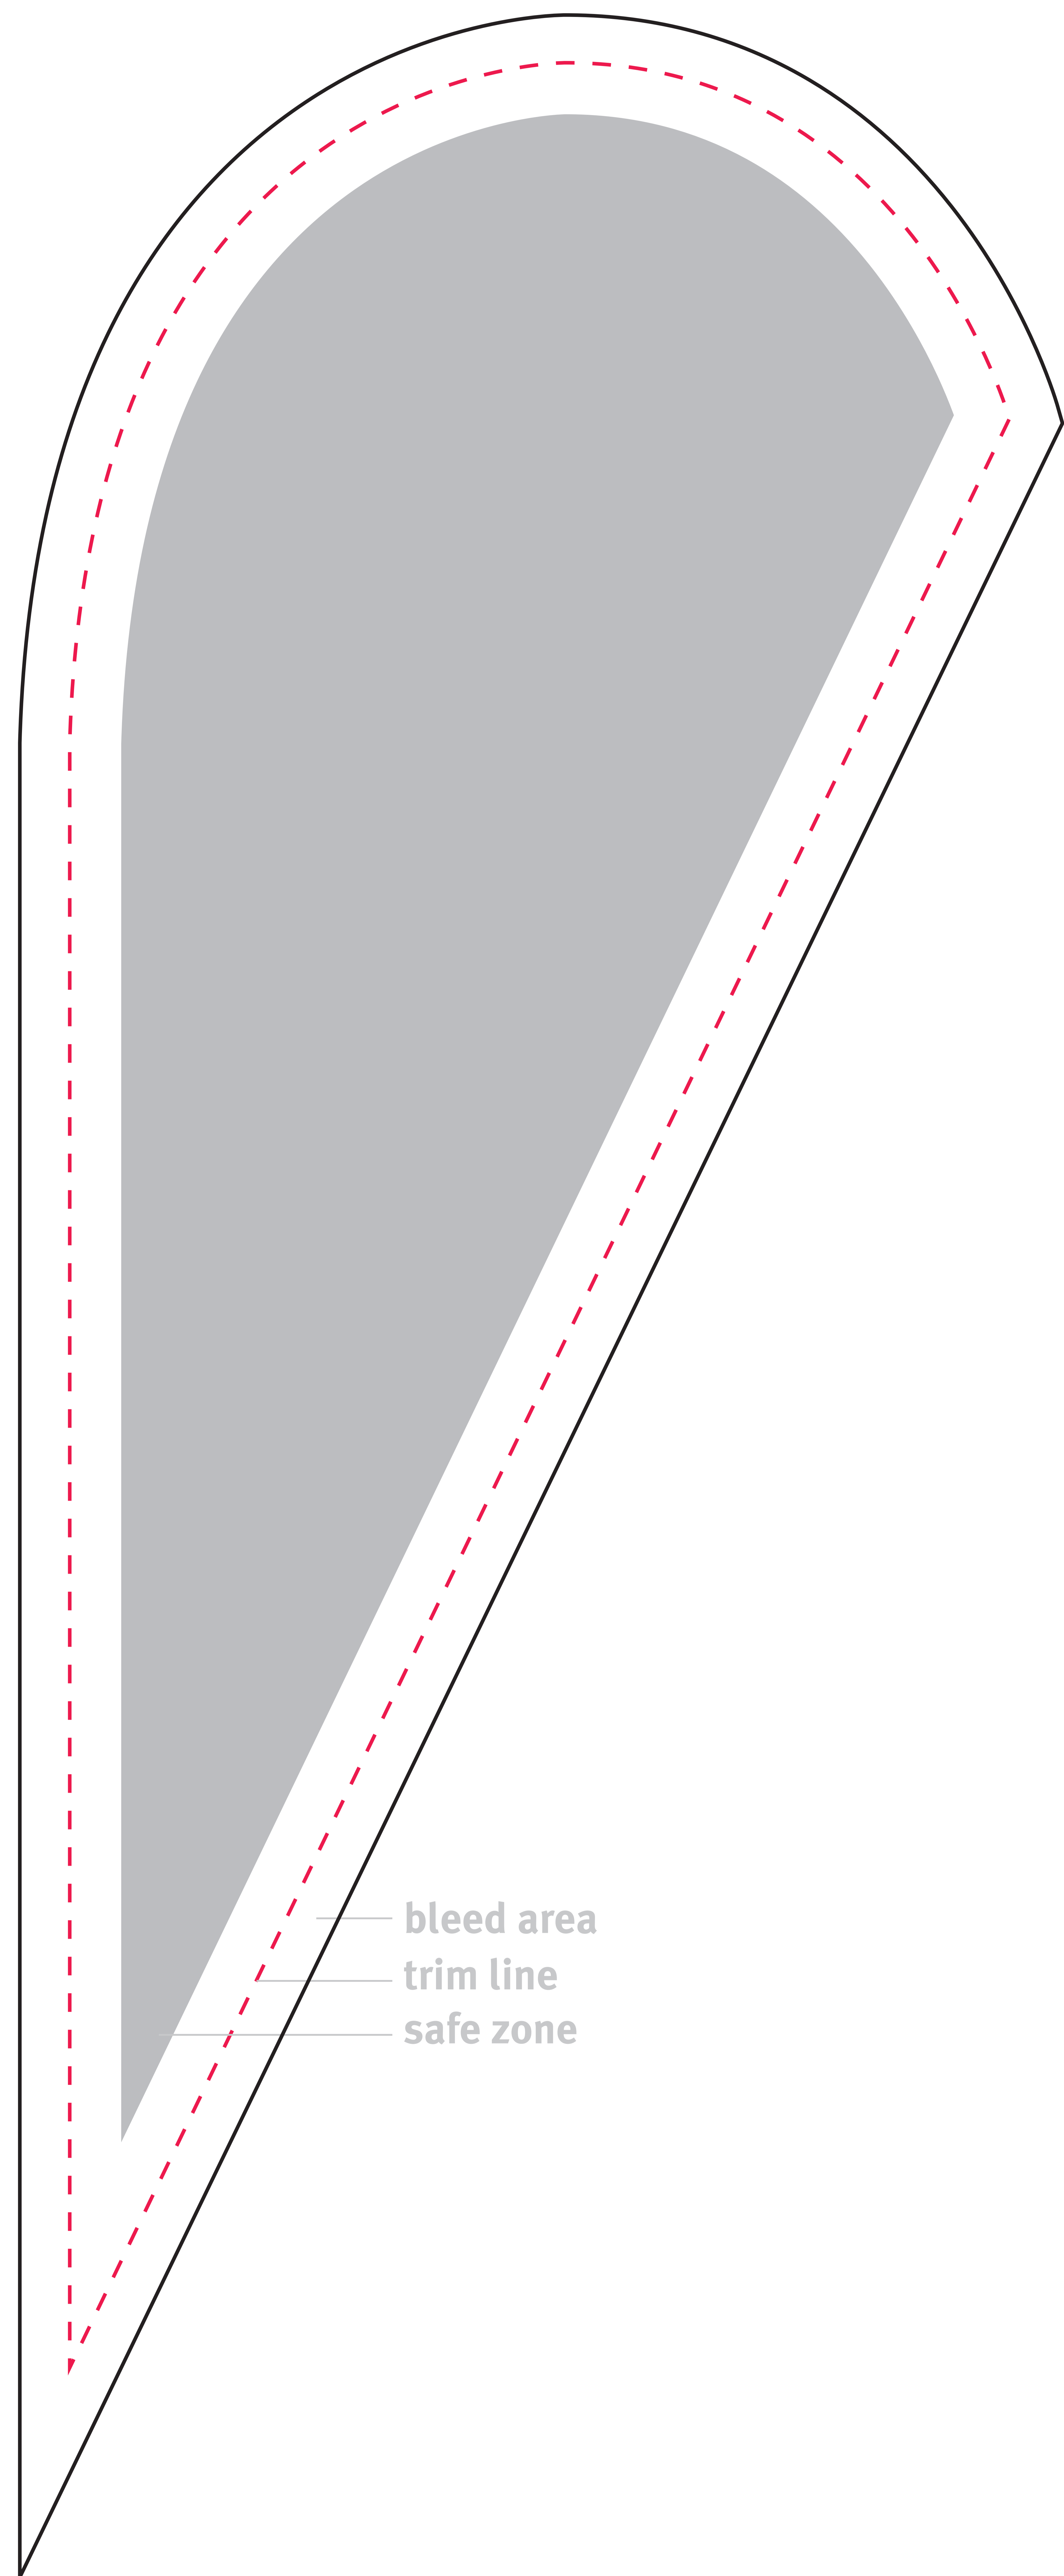

## Zoom Backpack Banner: Teardrop

Total Graphic Area: 20.25" w X 49.75" h  
Total Visual Area: 18.25" w X 44.75" h

Please be sure to include 1" bleed around the perimeter. The bleed is critical for graphic finishing.

Please do not design any critical elements within 1" of the edge (see trim line)

Graphic will be finished and attached to a black fabric pole pocket.

### General Art Guidelines:

- CMYK Color
- Do not embed images, supply them
- Resolution must be 100-120 ppi
- All fonts must be created to outlines

**18.25" width + extra 1" bleed**

**44.75" total height + extra 1" bleed**