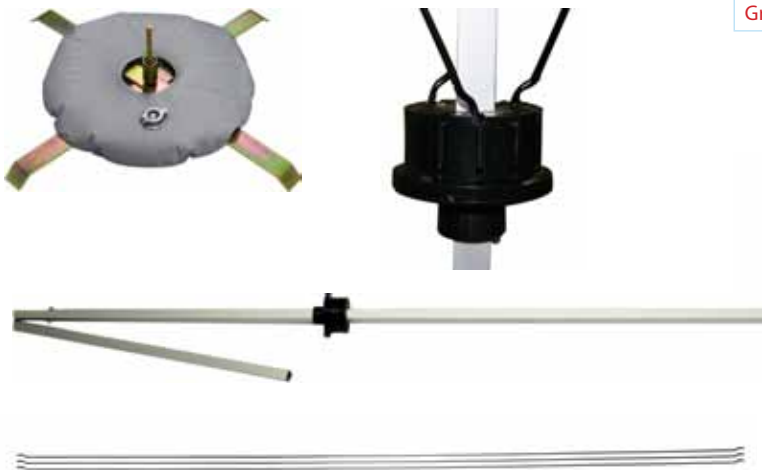

Product Features

The Spade is a creative way to display graphics at your next outdoor event. The fabric graphic rotates in the wind creating an eye catching display. Available in 2 different styles, with each style offered in 3 sided display. A heavy duty steel X base is included to provide support.

put pole into banner

insert the metal string into the top & bottom

tighten top & bottom elastic

Weights - Dimensions

Shipping Weight	9 lbs (x base) 7lbs (spike base)
	11 lbs (with graphic)
Shipping Dimensions	9" x 4" x 74"

Parts List

(1) Travel bag	(3) flexible bars
(1) pole	(1) cross base or (1) spike base

Graphic Specification

Graphic Size: 59" x 35"

Graphics turnaround 5 business days after proofs are approved.

Product Features

The Spade is a creative way to display graphics at your next outdoor event. The fabric graphic rotates in the wind creating an eye catching display. Available in 2 different styles, with each style offered in 3 sided display. A heavy duty steel X base is included to provide support.