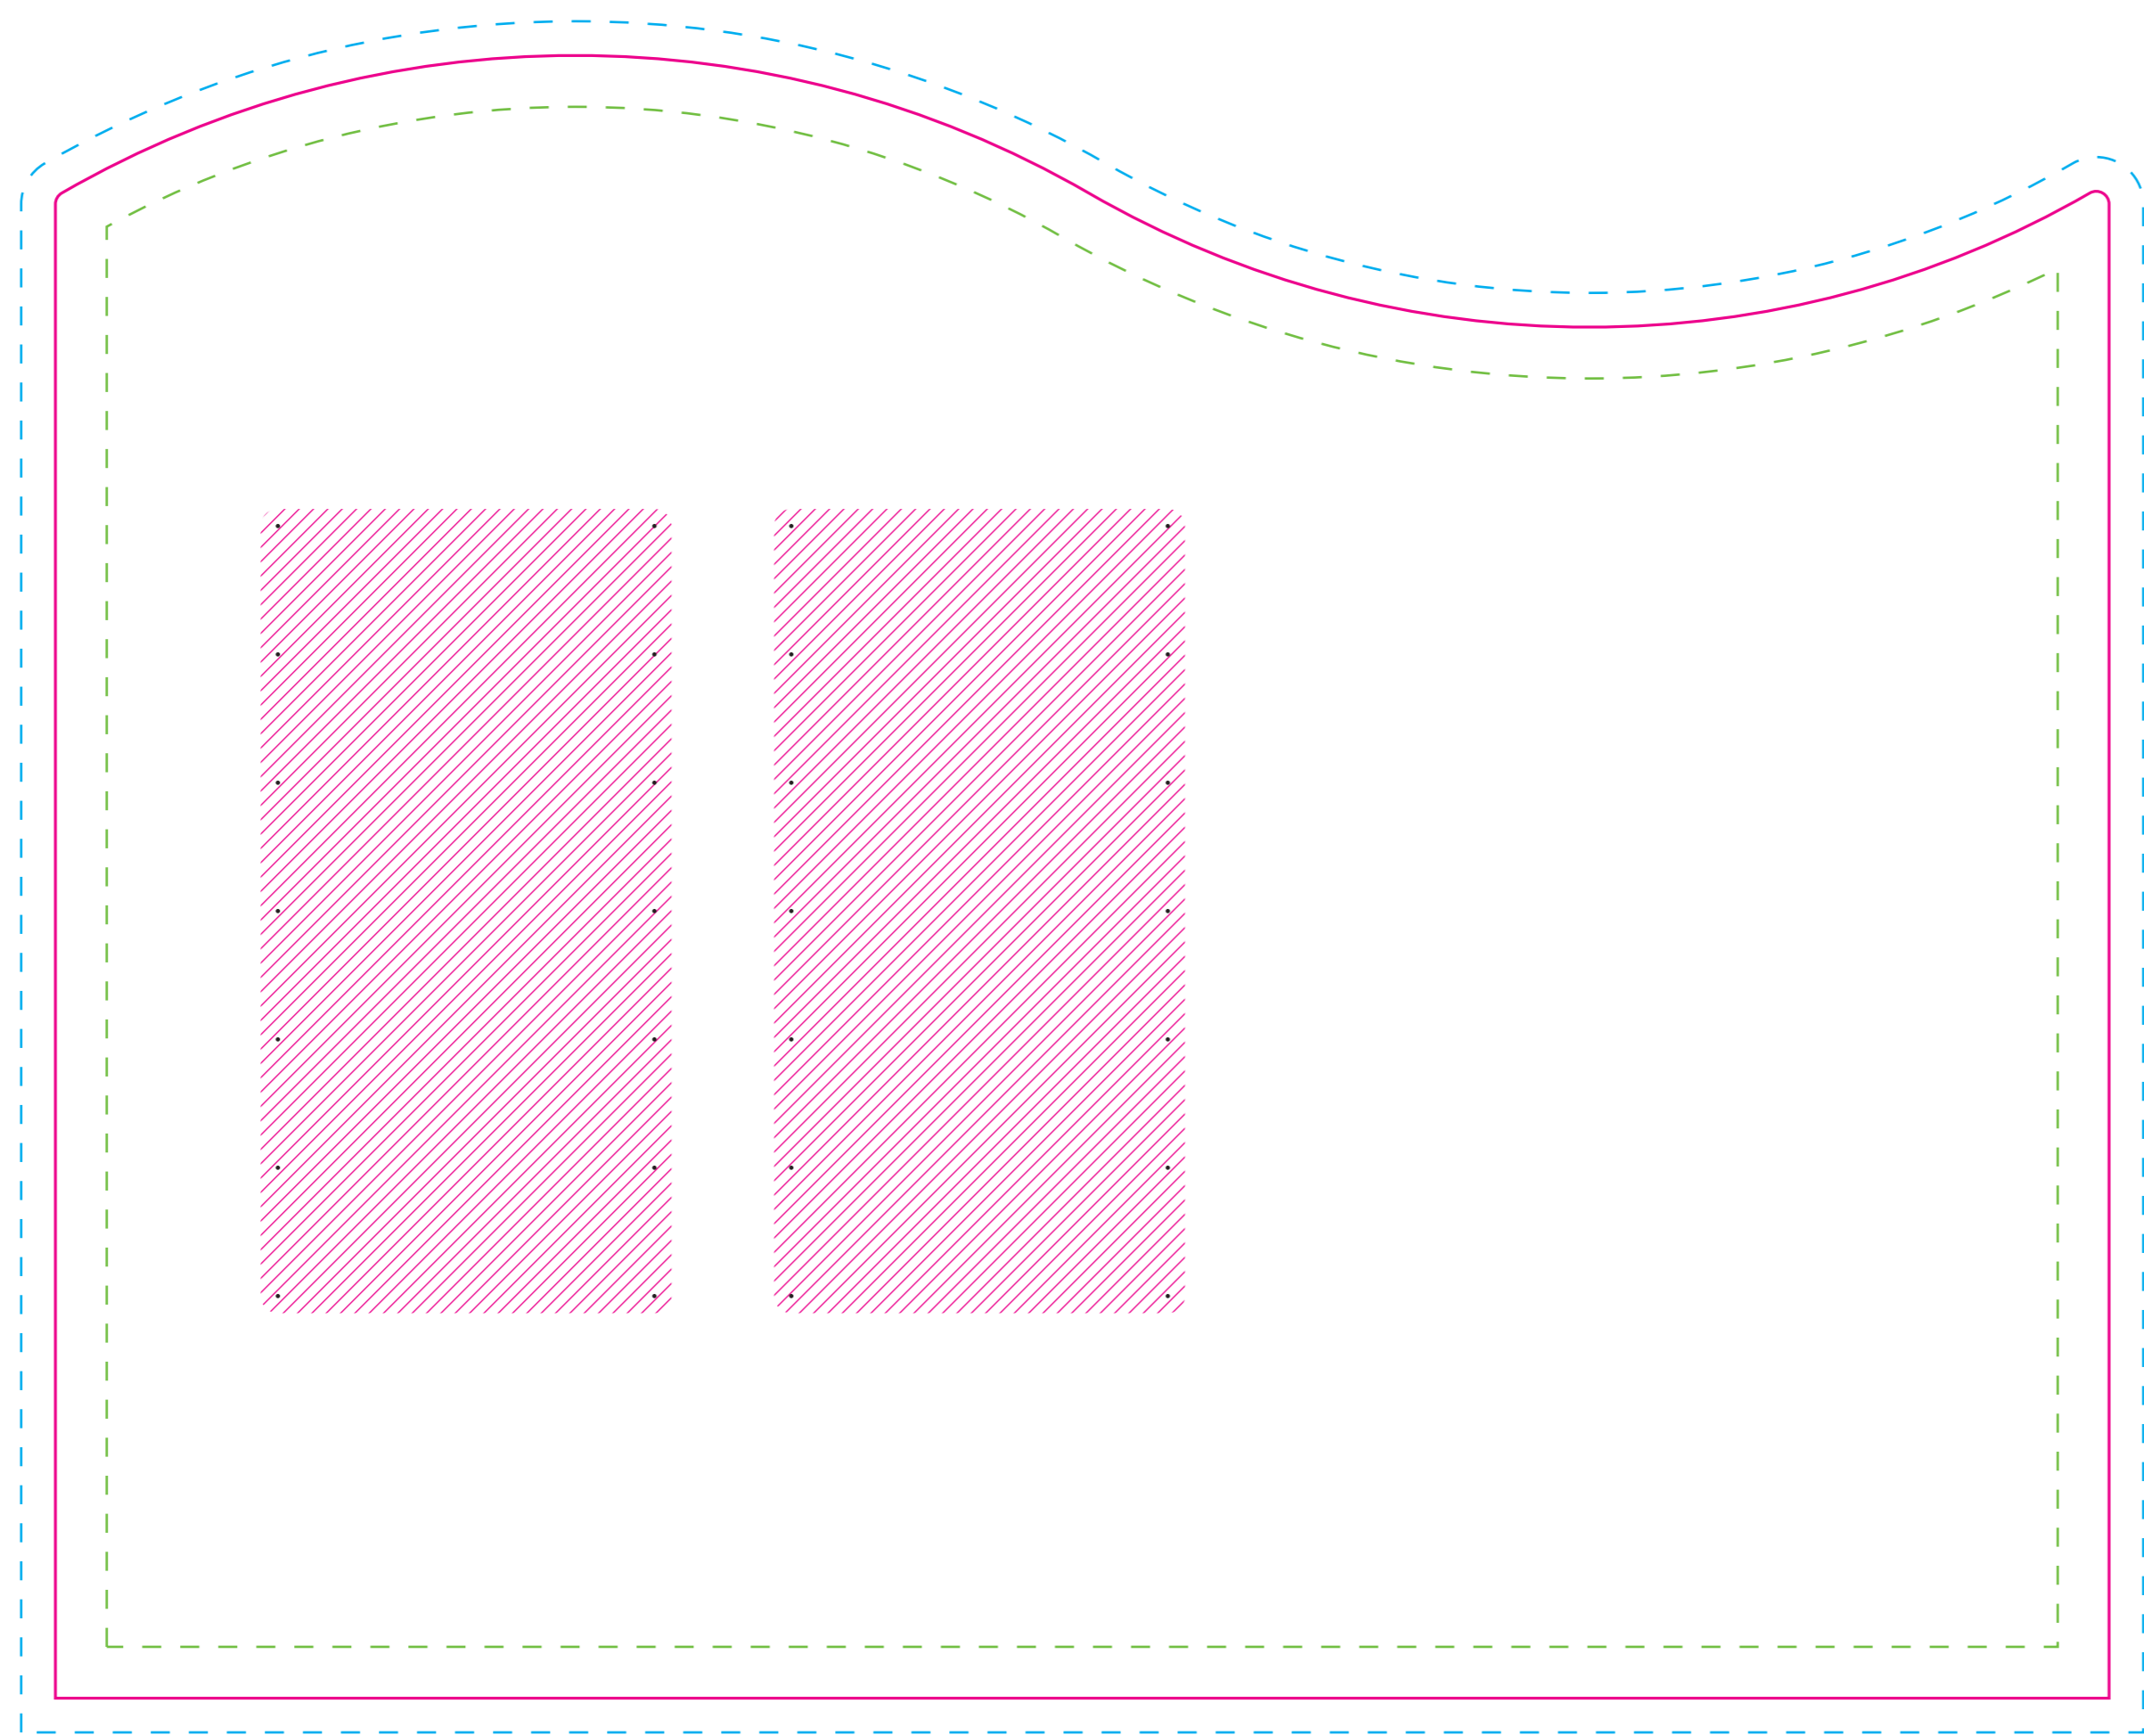

Klik™ Slider Backwall 8' x 10'

-  Denotes SAFE Area
-  Denotes LIVE Area
-  Denotes BLEED Area

Visual Size - 96" h x 120" w
Bleed Size - 100" h x 124" w

1/10th Scale

SLIDER BACKWALL

ACCESSORIES

ALIGN BLACK DOTS OF ACCESSORY
ITEMS TO THE ASSIGNED LOCATION
ON THE STANDEE AS DESIRED