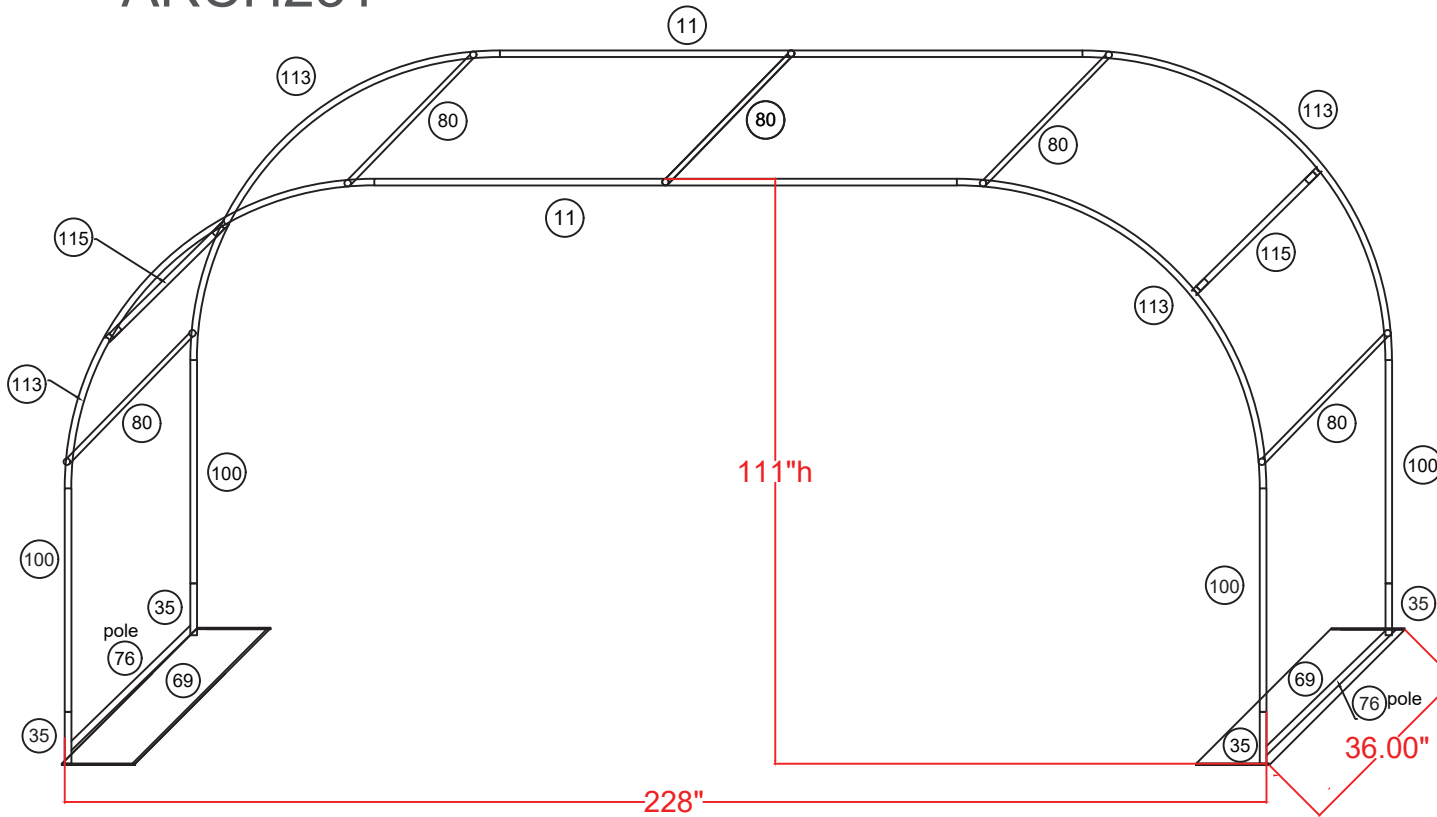

WAVELINE®

ARCH23T

- Assemble both outer rings
- Install base poles
- Install all horizontal poles
- Pull graphics from one end to the other slowly, making sure to evenly covering frame

ARCH23T

36"d x 228"w x 111"h Curved Arch Display	
Qty.	Part Number
4	WLM#35
4	WLM#113
2	WLM#76
4	WLM#100
2	WLM#11
5	WLM#80
2	WLM#69 base plate
4	WLM#75
1	BGO-FabricXL bag
2	WLM#115

Fits inside qty.1 CA900