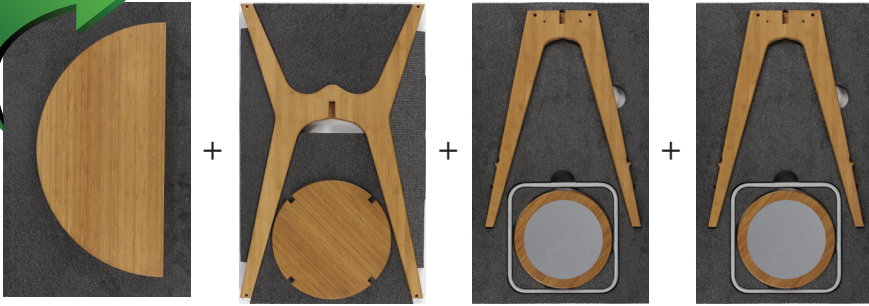

TABLE ASSEMBLY

Snap Counter Top into Self-locking Plungers

CHAIR ASSEMBLY

Snap Footrest and Seat Securely Into Position

TWO SETUP OPTIONS

QUICK, NO-TOOL ASSEMBLY
in about a minute

Patent Pending

NEO™
SERIES

SHIP & CARRY

SHIP table and two chairs OR four chairs

Total wt. under 70 lbs.

CARRY one chair

10 lbs

CUSTOMIZABLE

Replaceable inlays can be any 1/8" substrate

Patent Pending