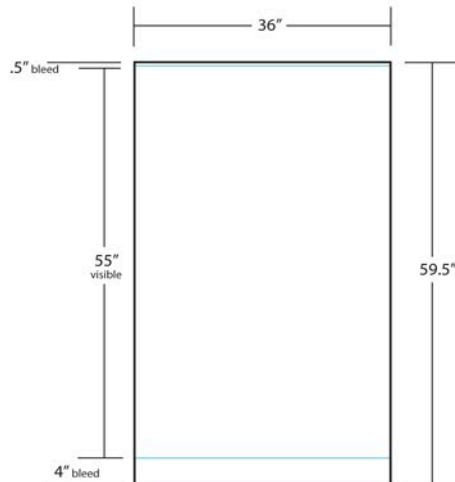

# ROLLO Diamond Retractable 36"W

Graphic Layout Dimensions

Standard Height

Banner Height Options

## Print Ready File Creation

Prepare files as a single image in TIFF or PDF exports. Please do not send original Photoshop, Illustrator or InDesign files as we do not manipulate files.

- All fonts and texts must be converted to curves.
- Resolution: Equivalent to 100% final size at 100-120 dpi. Check your files for pixilation or banding on color gradations.
- Use LZW compression on TIFF files and compress everything using ZIP. Pay attention to live viewable areas.