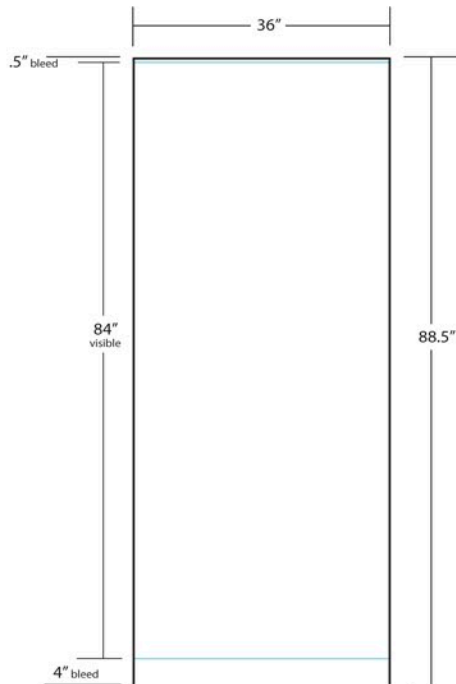

# ROLLO Diamond Retractable 36"W

Graphic Layout Dimensions

Standard Height

Banner Height Options