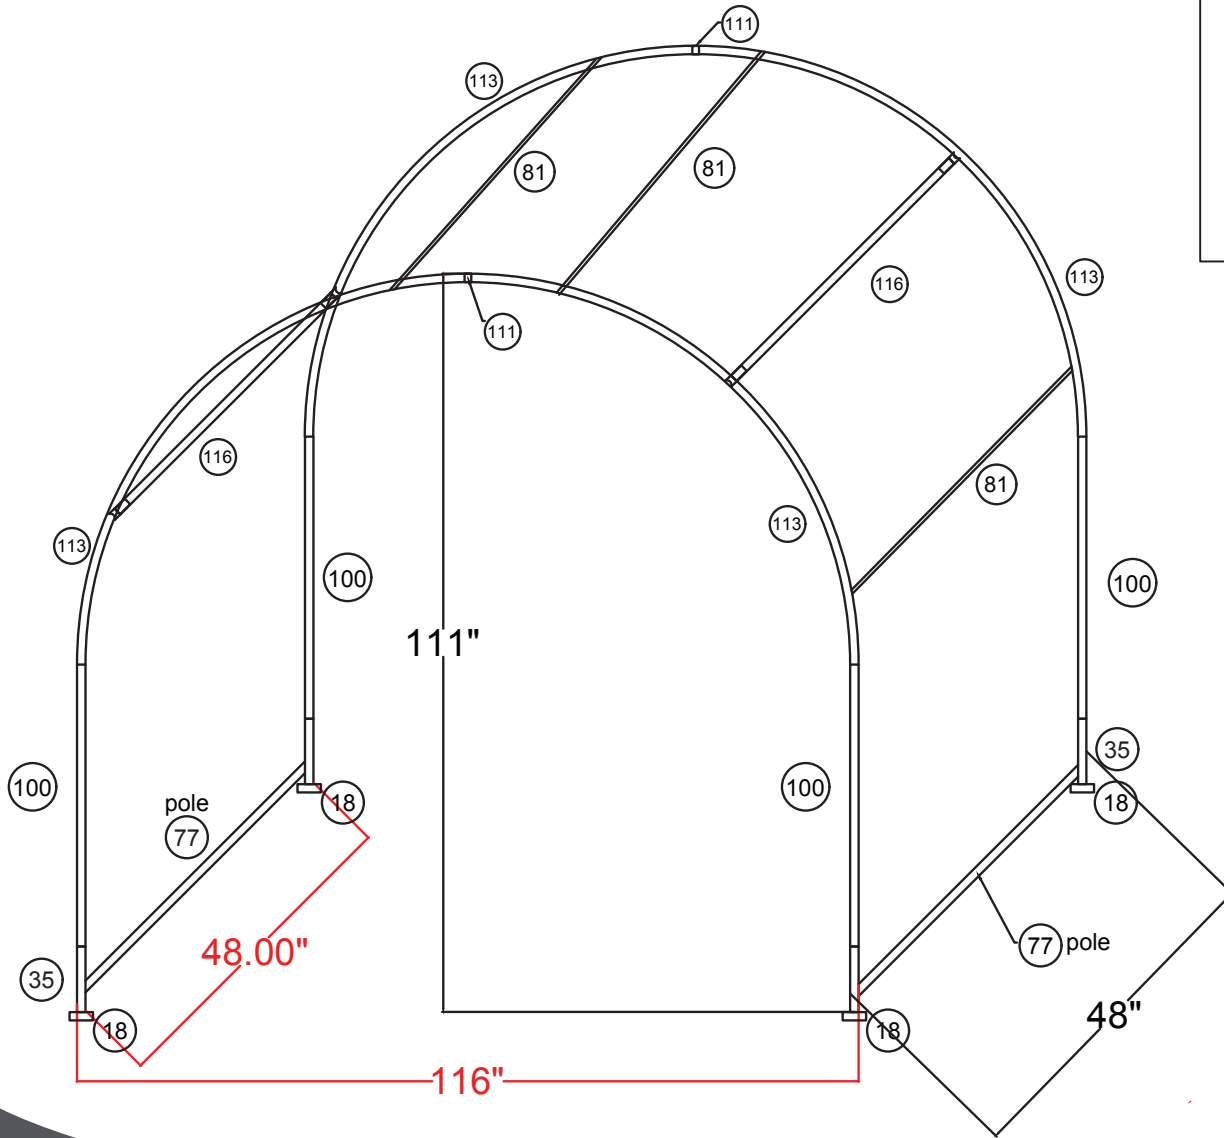

## ARCH14T

- Assemble both outer rings
- Install base poles
- Install all horizontal poles
- Pull graphics from one end to the other slowly, making sure to evenly covering frame

48"w x 111"h Curved Arch Display