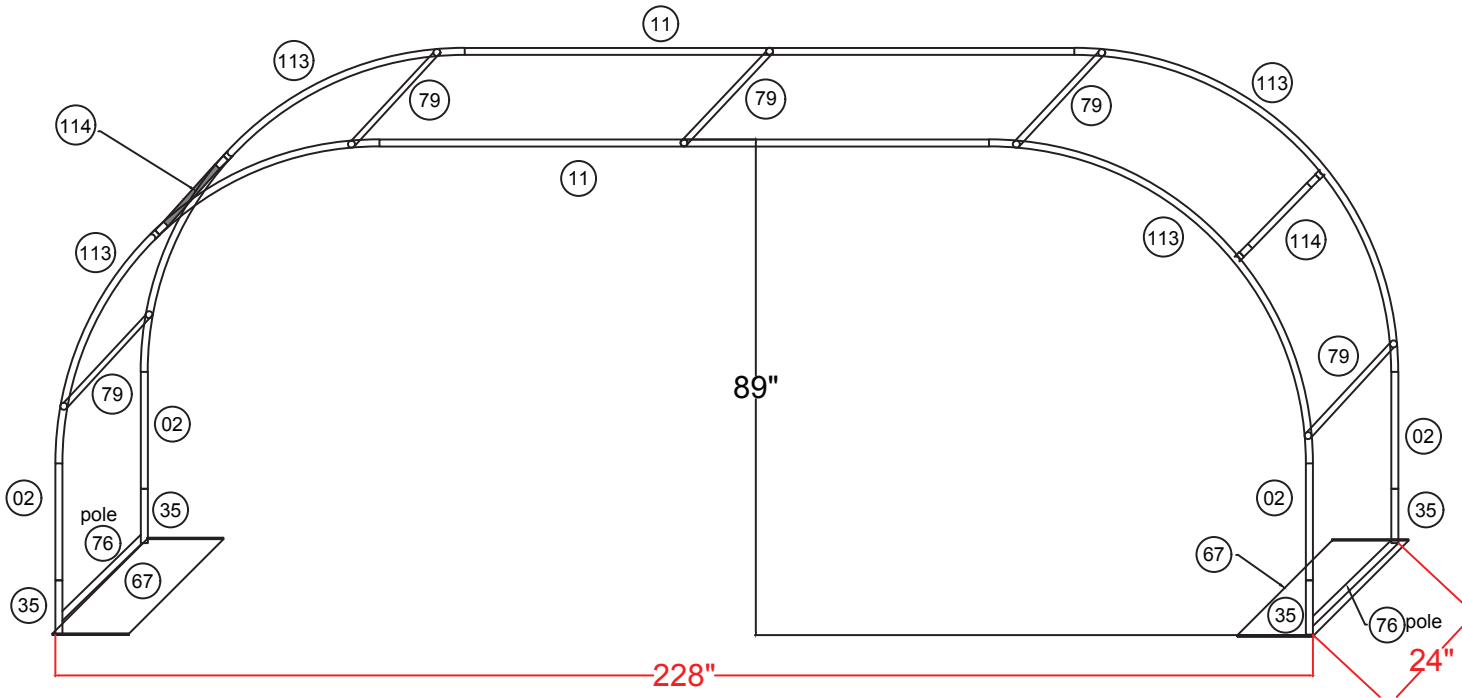

## ARCH22S

- Assemble both outer rings
- Install base poles
- Install all horizontal poles
- Pull graphics from one end to the other slowly, making sure to evenly covering frame

24"d x 228"w x 89"h Curved Arch Display	
Qty.	Part Number
4	WLM#35
4	WLM#113
2	WLM#76
4	WLM#002
2	WLM#11
5	WLM#79
2	WLM#67 base plate
4	WLM#75
1	BGO-FabricXL bag
2	WLM#114

Fits inside qty.1 CA900