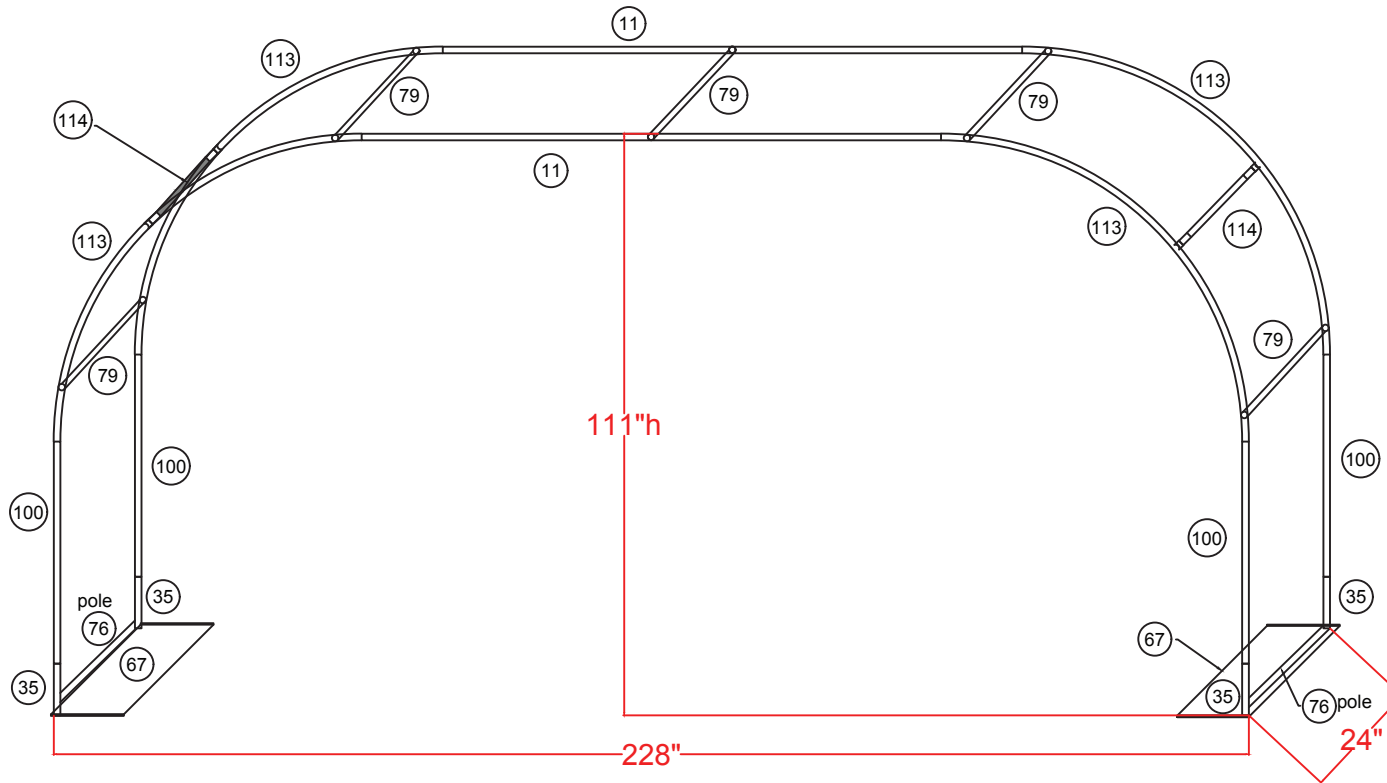

WAVELINE®

ARCH22T

- Assemble both outer rings
- Install base poles
- Install all horizontal poles
- Pull graphics from one end to the other slowly, making sure to evenly covering frame

24"d x 228"w x 111"h Curved Arch Display

Qty.	Part Number
4	WLM#35
4	WLM#113
2	WLM#76
4	WLM#100
2	WLM#11
5	WLM#79
2	WLM#67 base plate
4	WLM#75
1	BGO-FabricXL bag
2	WLM#114

Fits inside qty.1 CA900