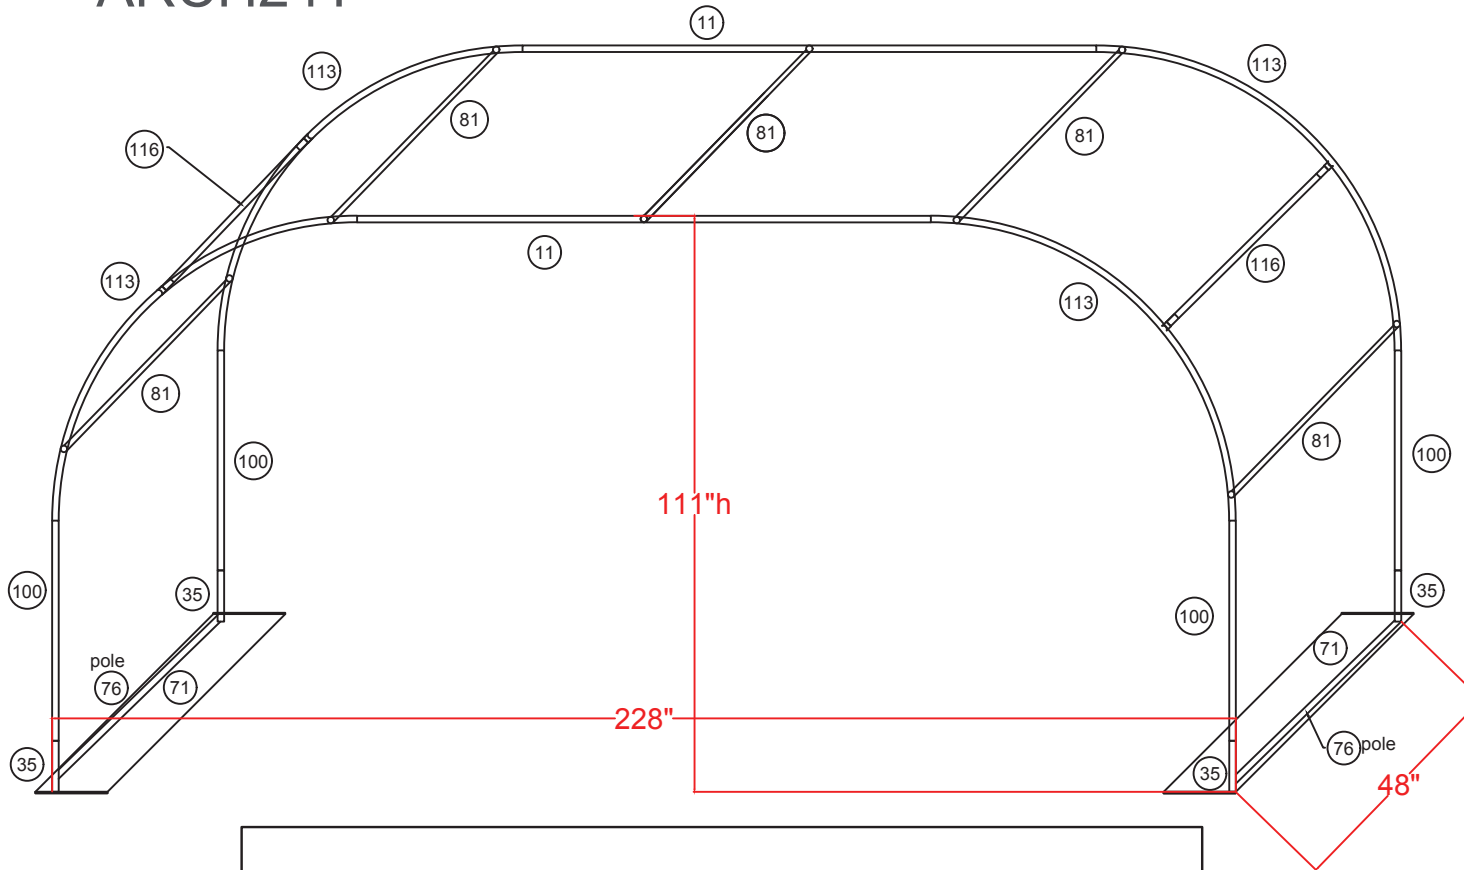

WAVELINE®

ARCH24T

- Assemble both outer rings
- Install base poles
- Install all horizontal poles
- Pull graphics from one end to the other slowly, making sure to evenly covering frame

48"d x 228"w x 111"h Curved Arch Display

Qty.	Part Number
4	WLM#35
4	WLM#113
2	WLM#76
4	WLM#100
2	WLM#11
5	WLM#81
2	WLM#71 base plate
4	WLM#75
1	BGO-FabricXL bag
2	WLM#116

Fits inside qty.1 CA900
except base plate WLM#71