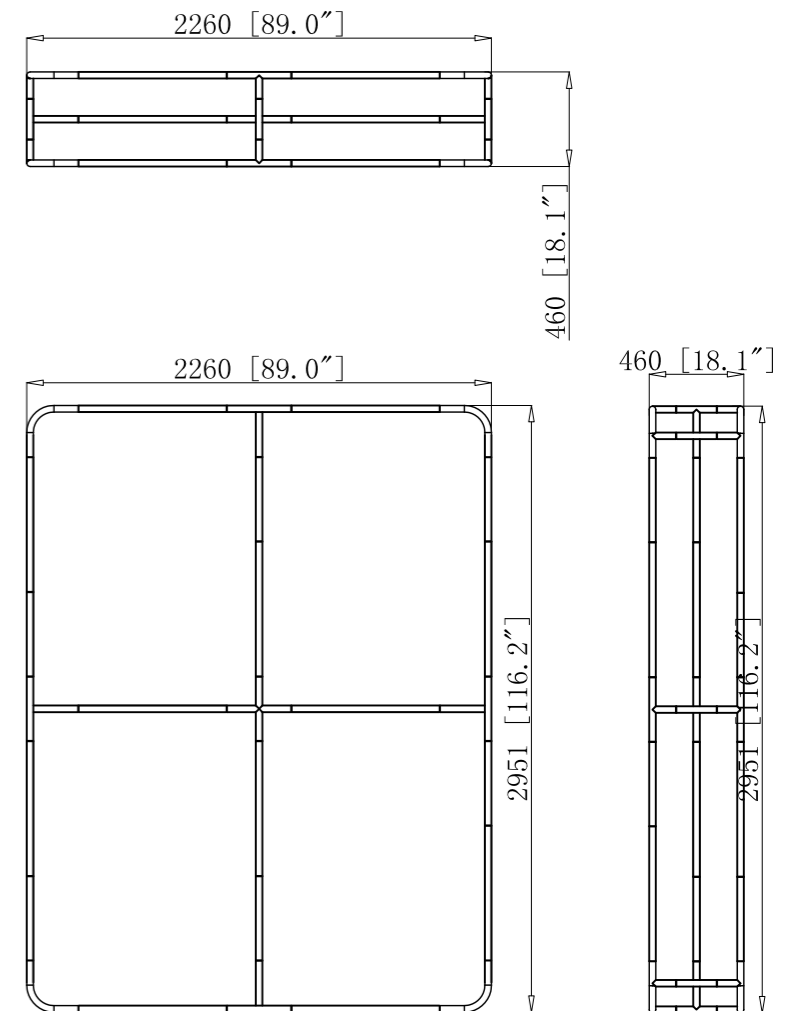

WaveLine® Bombora BMB081018R

Frame			Frame			Frame			Frame			Frame			Frame			TV kit		Shipping Case		accessories	
⑤7	1		⑨9	10																			
⑨5	4		⑩0	10														32"					
⑨6	8		⑩7	4														40"					
⑨7	4																						
⑨8	4																						
NO.	Quantity	Confirm	NO.	Quantity	Confirm	NO.	Quantity	Confirm	NO.	Quantity	Confirm	NO.	Quantity	Confirm	NO.	Quantity	Confirm	NO.	Confirm	NO.	Confirm		