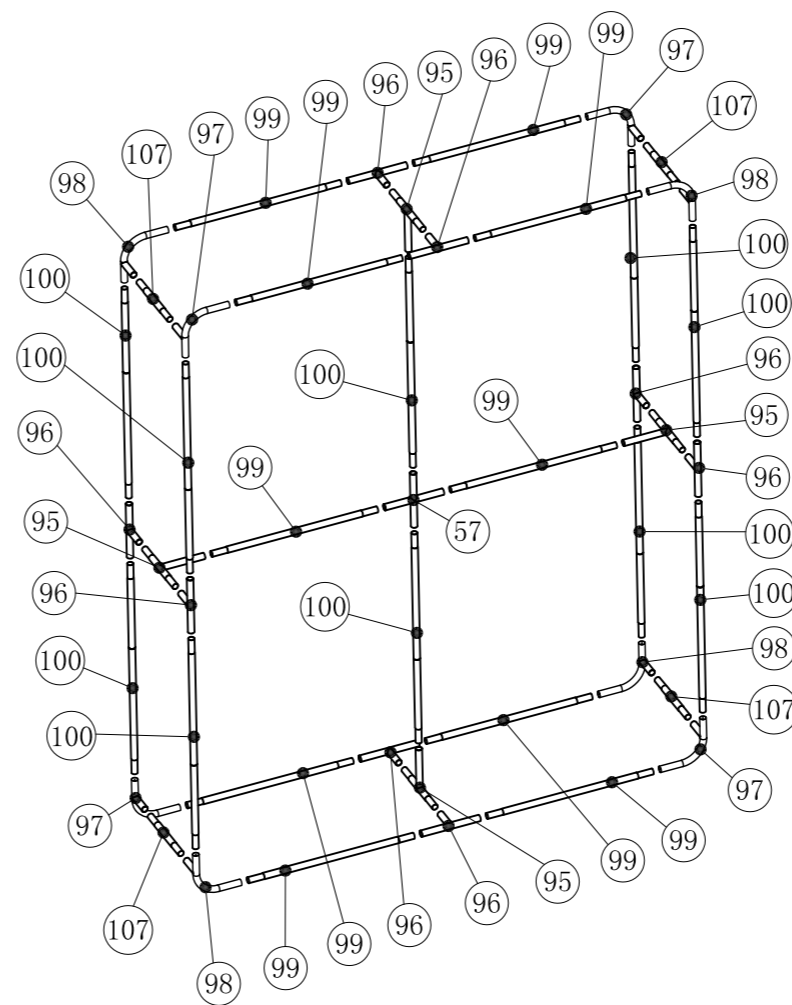

WaveLine® Bombora BMB081018R

Frame			Frame			Frame			Frame			Frame			Frame			TV kit		Shipping Case		accessories	
⑤7	1		⑨9	10																			
⑨5	4		⑩0	10														32"					
⑨6	8		⑩7	4														40"					
⑨7	4																						
⑨8	4																						
NO.	Quantity	Confirm	NO.	Quantity	Confirm	NO.	Quantity	Confirm	NO.	Quantity	Confirm	NO.	Quantity	Confirm	NO.	Quantity	Confirm	NO.	Confirm	NO.	Confirm		