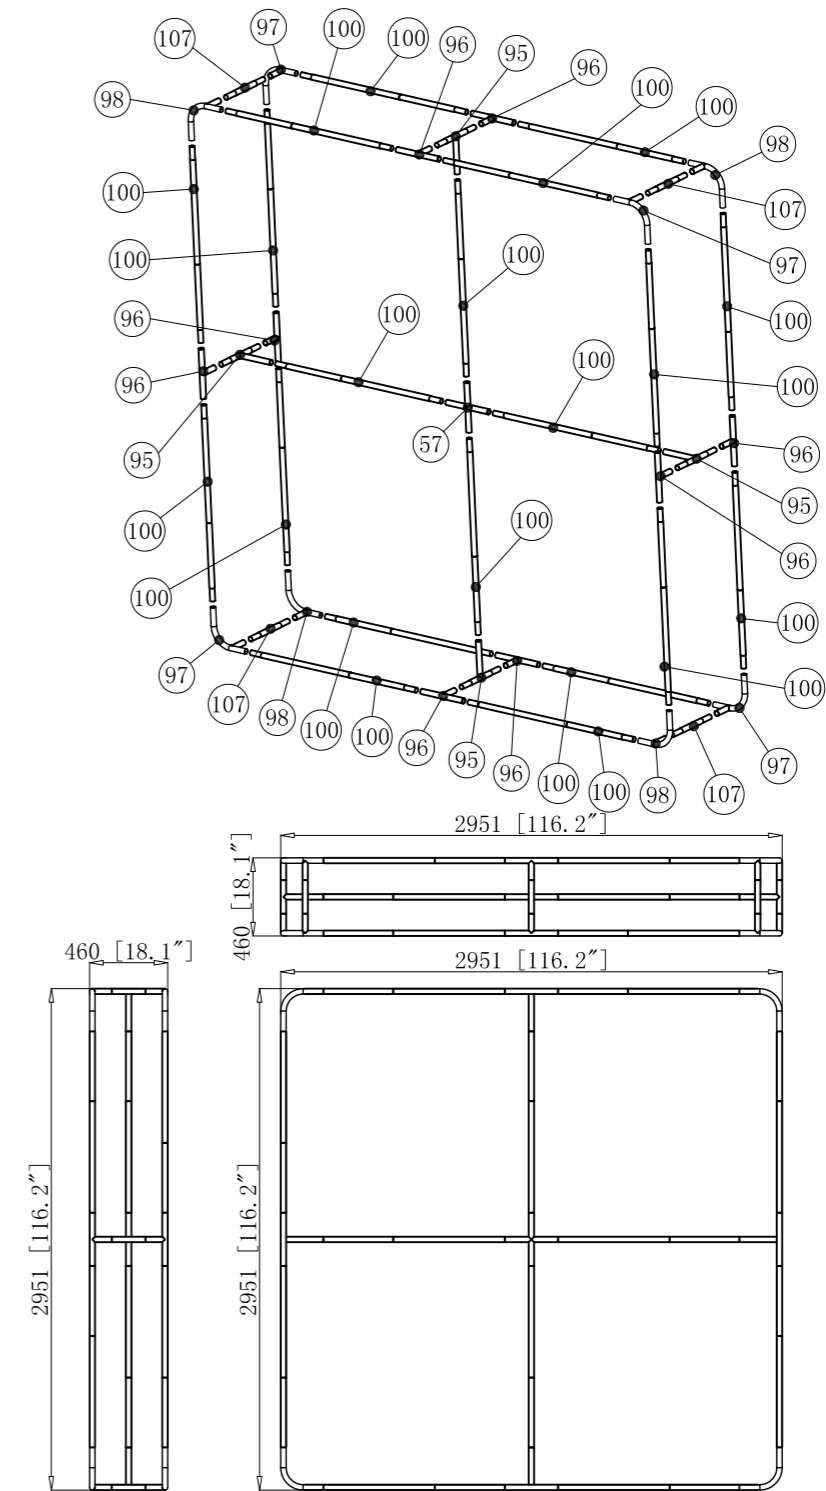

WaveLine® Bombora BMB101018R

Frame			Frame			Frame			Frame			Frame			Frame			TV kit	Shipping Case		accessories	
⑤7	1		⑩00	20														NYLON BAG				
⑨5	4		⑩07	4													32"					
⑨6	8																40"					
⑨7	4																					
⑨8	4																					
NO.	Quantity	Confirm	NO.	Quantity	Confirm	NO.	Quantity	Confirm	NO.	Quantity	Confirm	NO.	Quantity	Confirm	NO.	Quantity	Confirm	NO.	Confirm	NO.	Confirm	