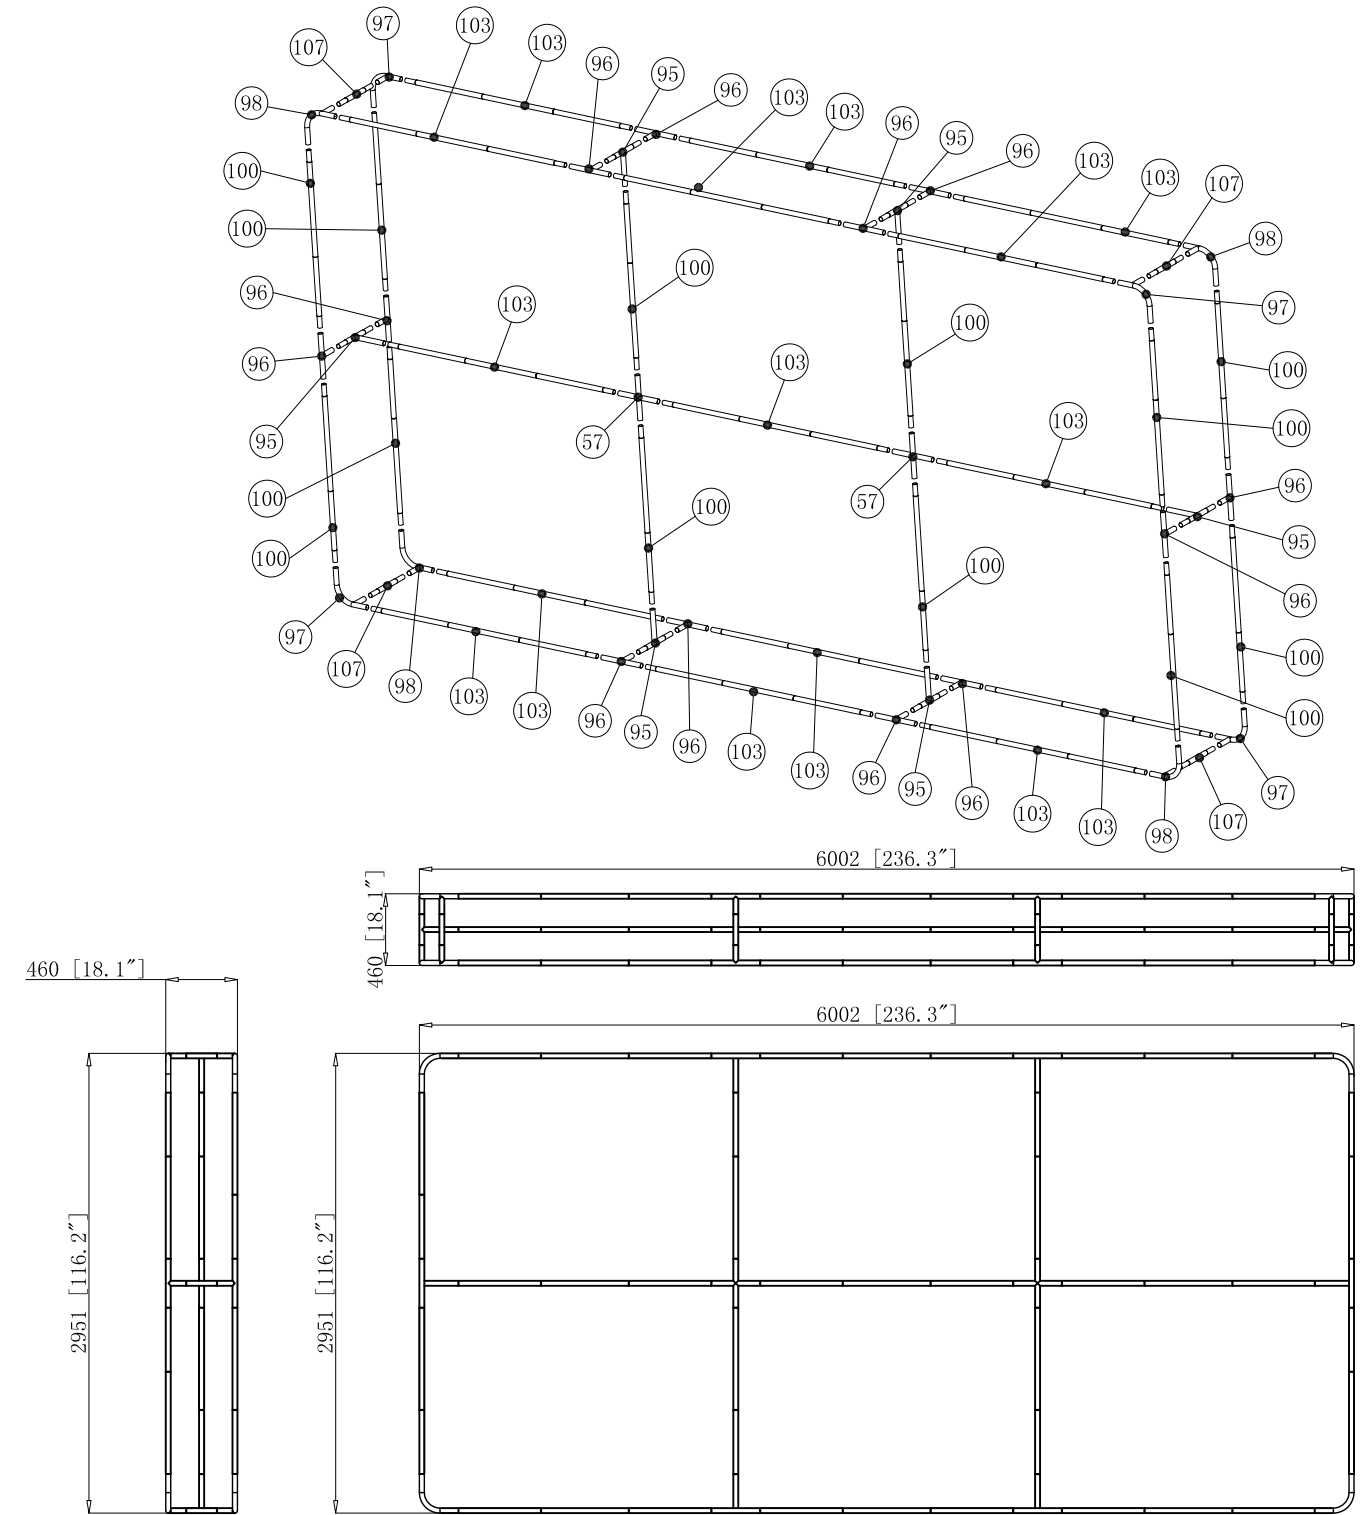

# WaveLine® Bombora BMB201018R

Frame			Frame			Frame			Frame			Frame			TV kit		Shipping Case		accessories	
⑤7	2		⑩0	12													NYLON BAG			
⑨5	6		⑩3	15											32"					
⑨6	12		⑩7	4											40"					
⑨7	4																			
⑨8	4																			
NO.	Quantity	Confirm	NO.	Quantity	Confirm	NO.	Quantity	Confirm	NO.	Quantity	Confirm	NO.	Quantity	Confirm	NO.	Confirm	NO.	Confirm		