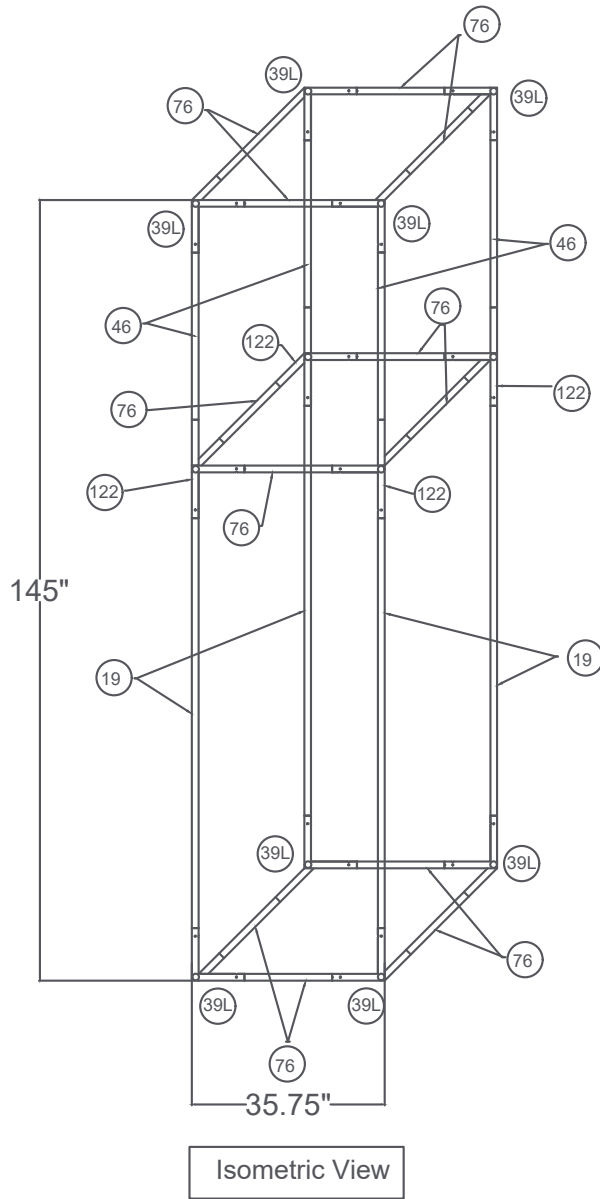

## Square Tower - SQT3x12-K

Tower 36"w x 12'h	
Qty.	Part Number
8	WLM#39-L
4	WLM#122
4	WLM#046
4	WLM#019
12	WLM#076
4	WLM#018
2	BGO-FABRIC-XL bag