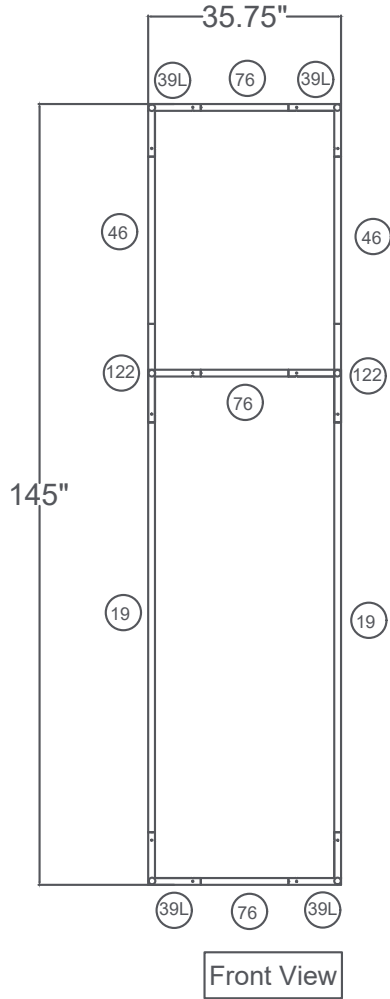

## Square Tower - SQT3x12-K

Tower 36"w x 12'h	
Qty.	Part Number
8	WLM#39-L
4	WLM#122
4	WLM#046
4	WLM#019
12	WLM#076
4	WLM#018
2	BGO-FABRIC-XL bag