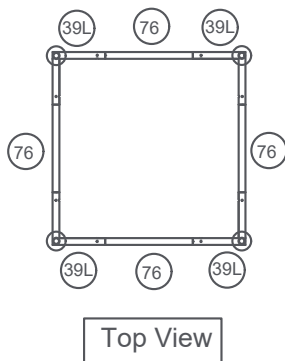

## Square Tower - SQT3x12-K

Tower 36"w x 12'h	
Qty.	Part Number
8	WLM#39-L
4	WLM#122
4	WLM#046
4	WLM#019
12	WLM#076
4	WLM#018
2	BGO-FABRIC-XL bag