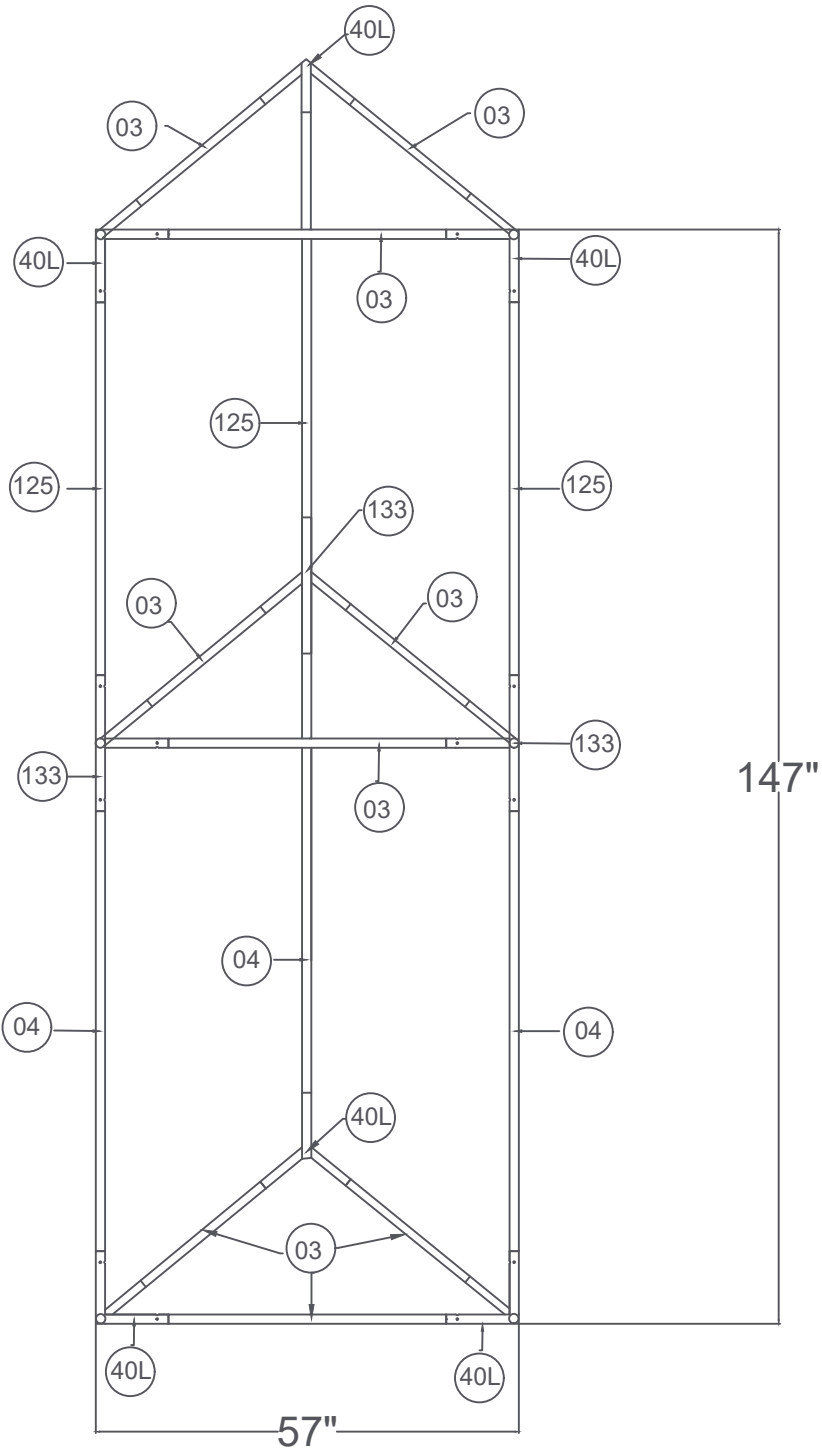

WAVELINE®
 Triangle Tower - TRT5x12-K

Triangle Tower 57"w x 147"h	
Qty.	Part Number
6	WLM#40-L
9	WLM#003
3	WLM#125
3	WLM#004
3	WLM#133
3	WLM#18
1	BGO-FABRIC-L bag