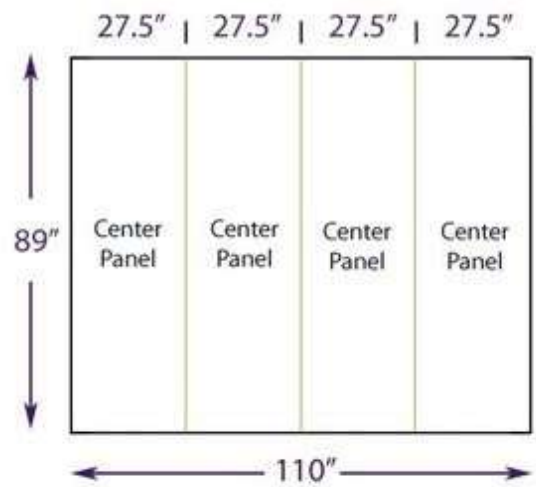

20'x20' Island Energy Pop Up

Graphic Layout

Top View

Full Wrap Photomural Graphic Panels

Graphic Case Wrap

Artwork:

Please create art as three pieces at 100 - 120 dpi, at 100% size.

Illustrator 10 to CS3 (AI, PDF or EPS) Outline all fonts