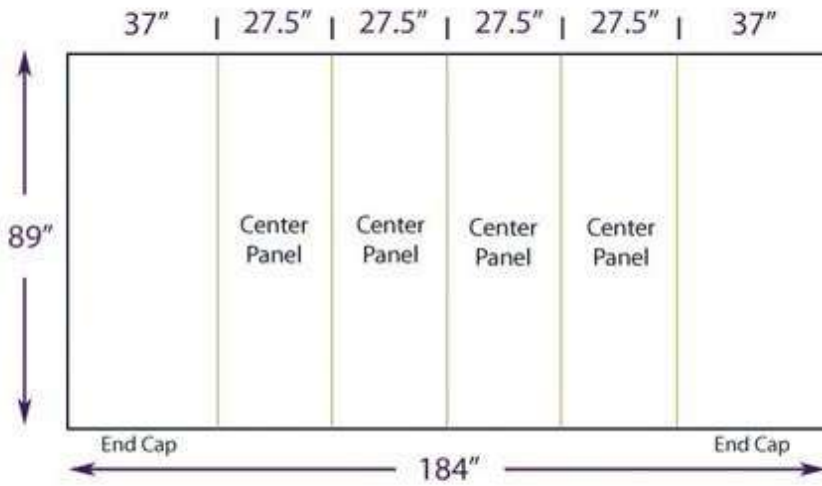

20'x20' Island Energy Pop Up

Graphic Layout

Top View

Full Wrap Photomural Graphic Panels

Graphic Case Wrap

Artwork:

Please create art as three pieces at 100 - 120 dpi, at 100% size.

Illustrator 10 to CS3 (AI, PDF or EPS) Outline all fonts