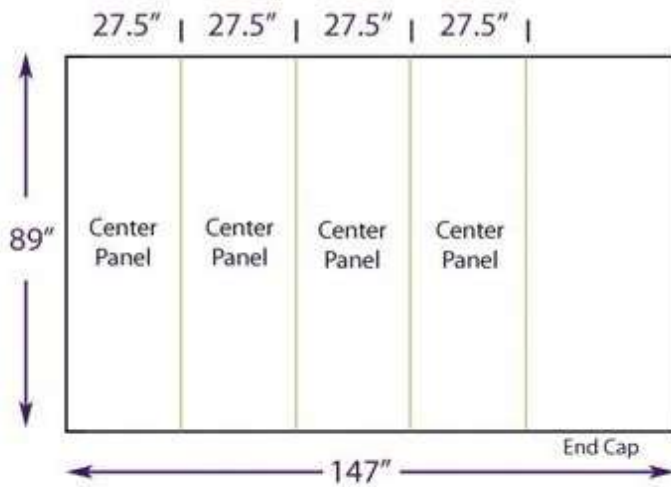

20'x20' Island Energy Pop Up

Graphic Layout

Top View

Full Wrap Photomural Graphic Panels

Graphic Case Wrap

Artwork:

Please create art as three pieces at 100 - 120 dpi, at 100% size.

Illustrator 10 to CS3 (AI, PDF or EPS) Outline all fonts