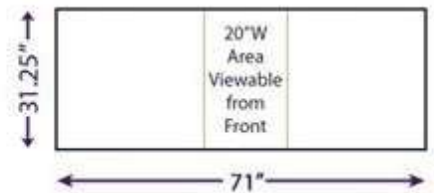

20'x20' Island Energy Pop Up

Graphic Layout

Top View

Full Wrap Photomural Graphic Panels

Graphic Case Wrap

Artwork:

Please create art as three pieces at 100 - 120 dpi, at 100% size.

Illustrator 10 to CS3 (AI, PDF or EPS) Outline all fonts

(Large areas of gradations created in Illustrator could result in unwanted banding issues when printed.)

Photoshop 7 to CS3 (CMYK, Flattened TIF with LZW compression, or PSD)

No Bleed