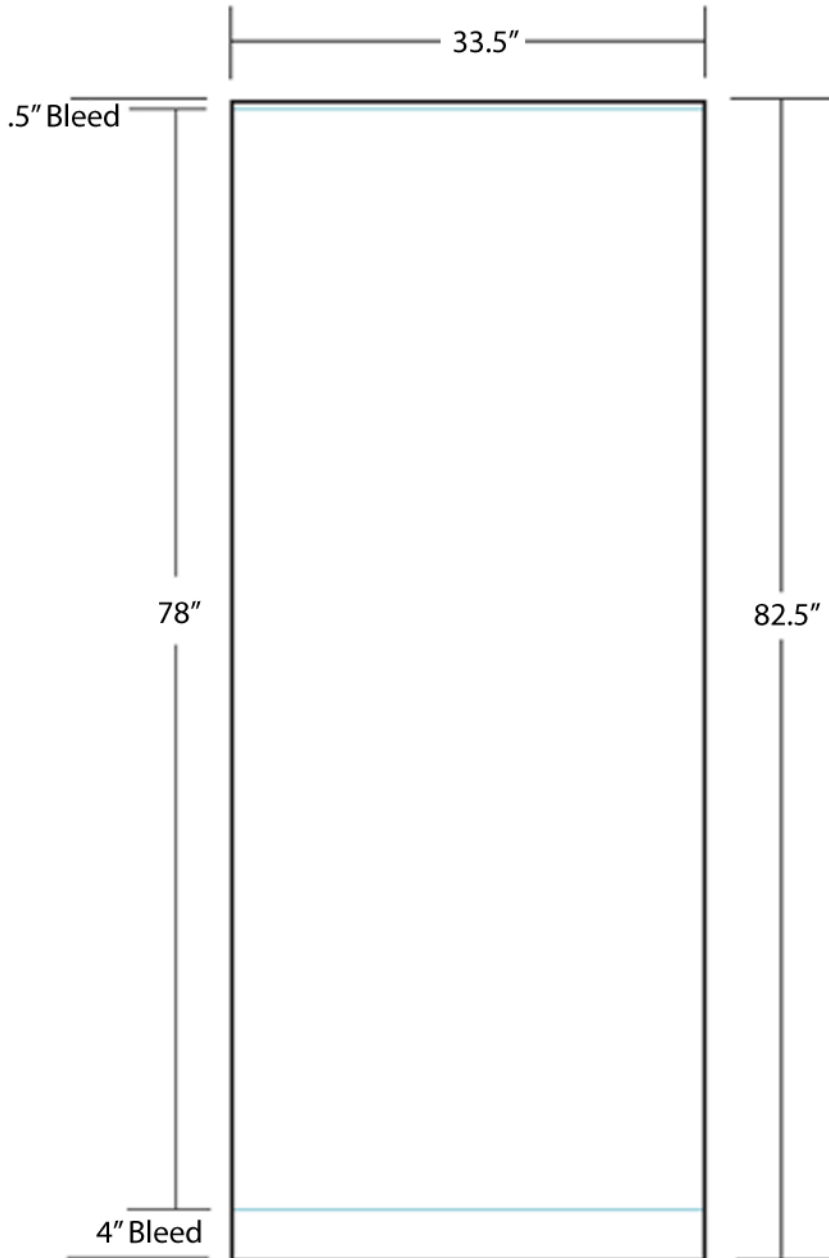

# Retractable Banner 33"W

Graphic Layout Dimensions