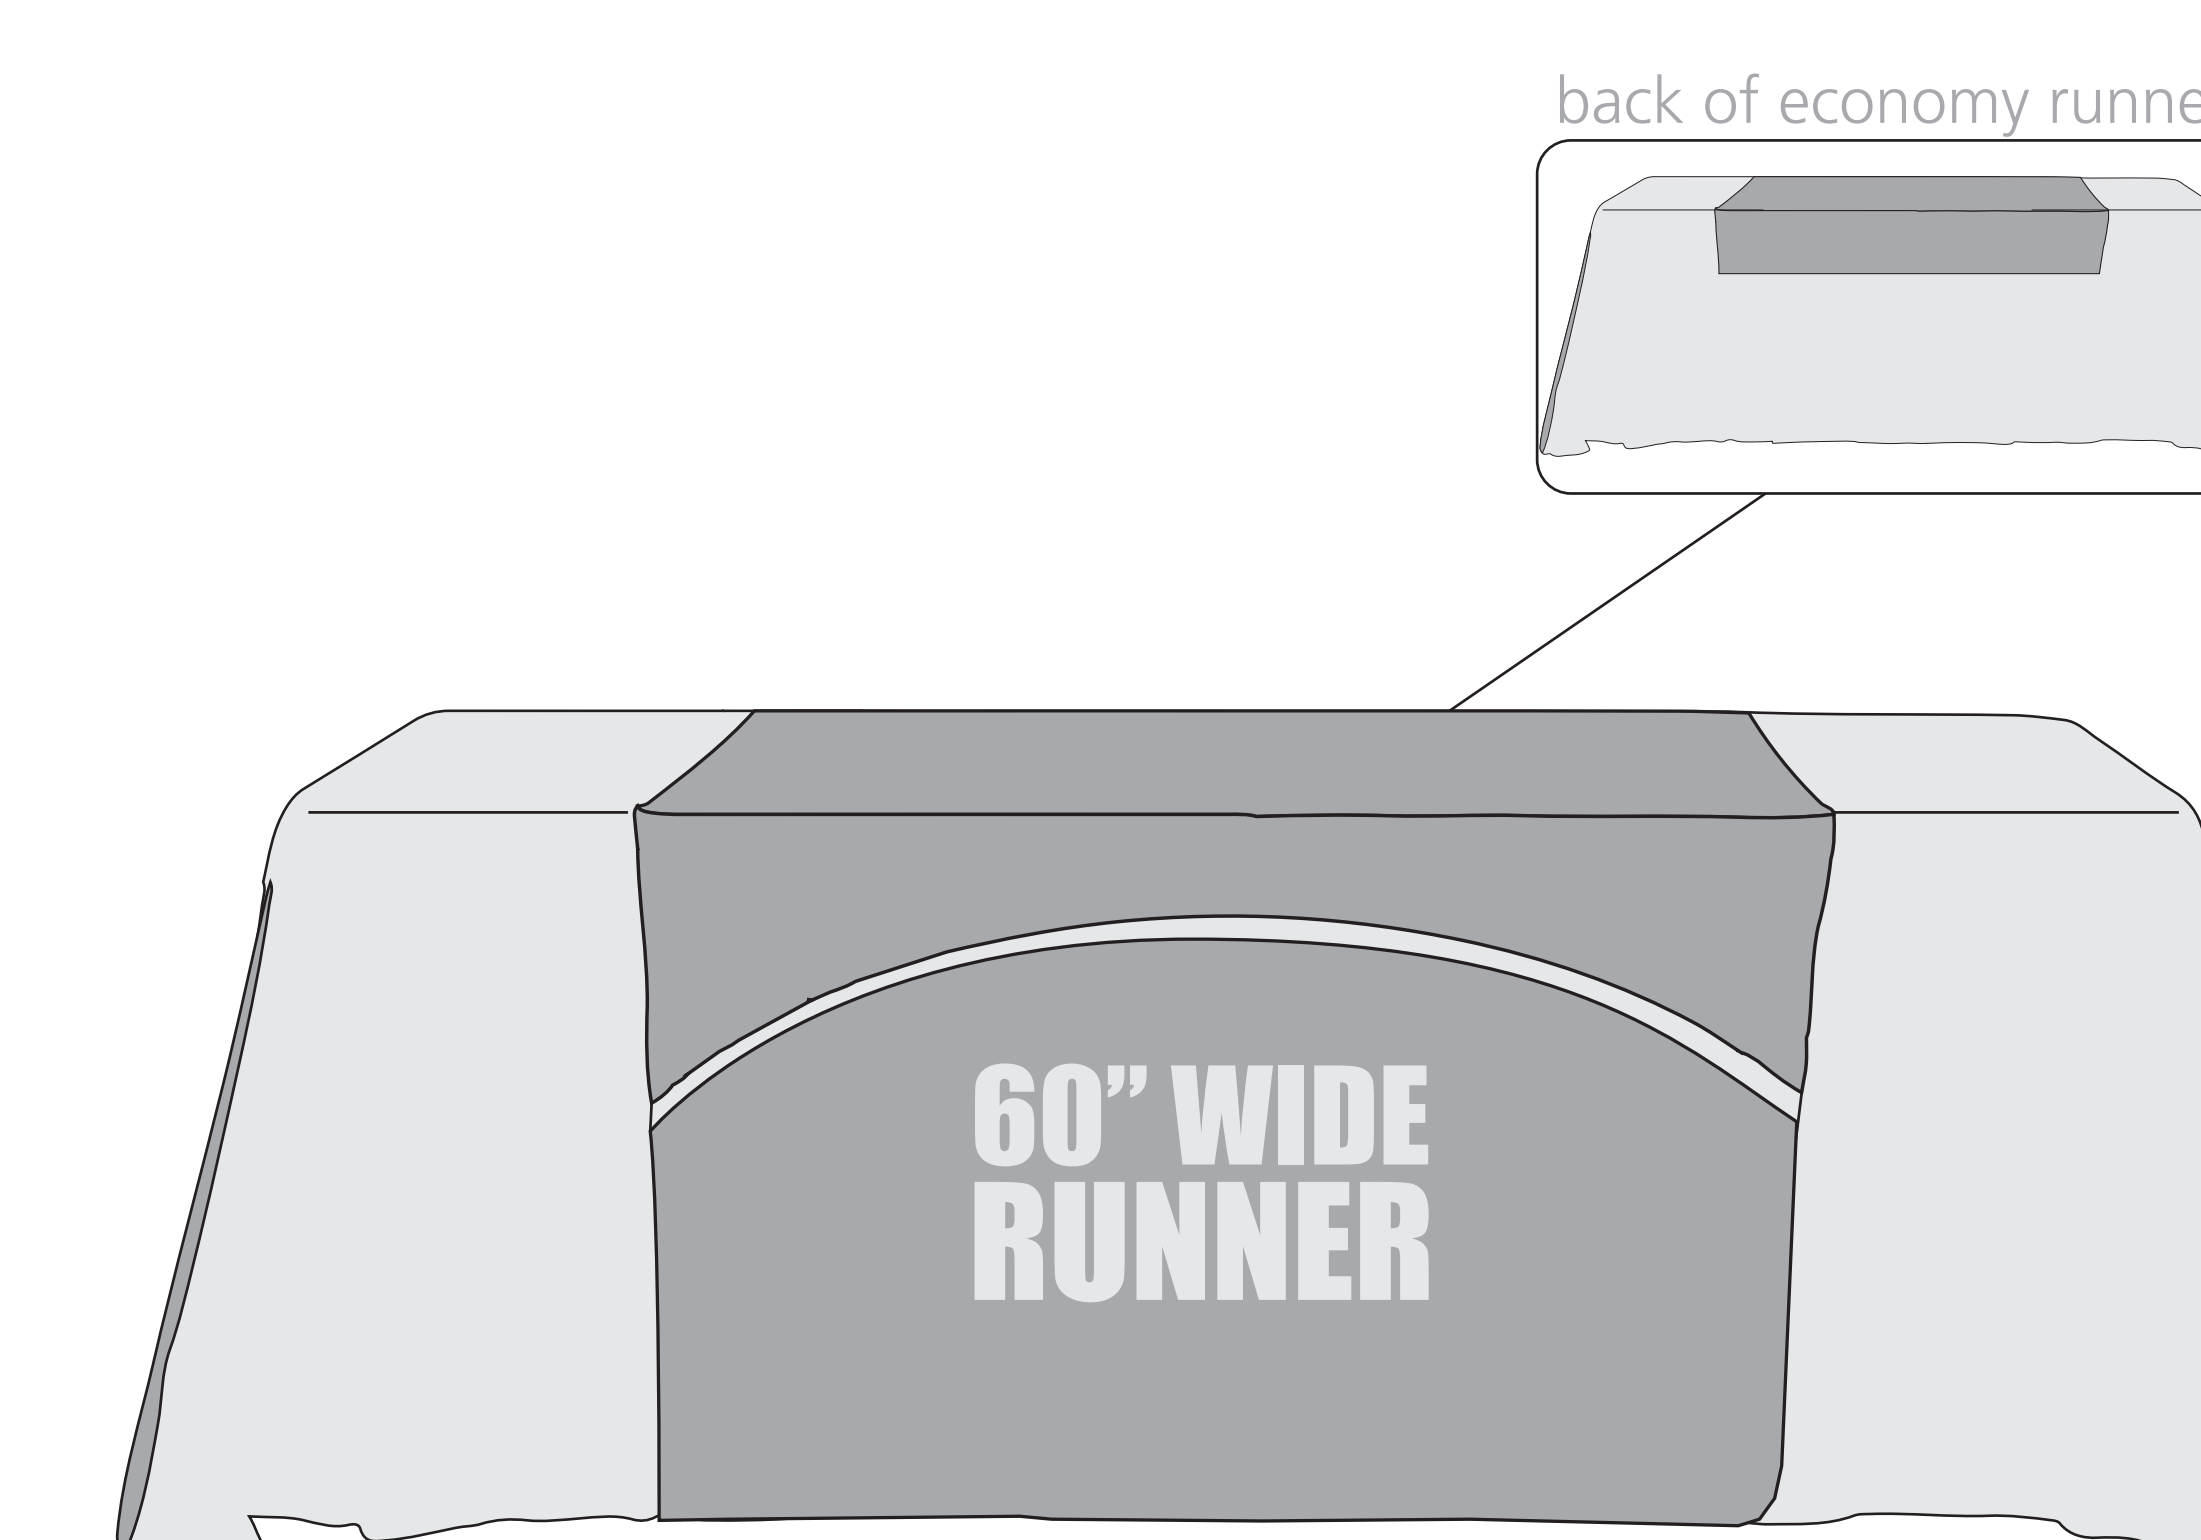

Table Runners: 60" Economy

Total Graphic Area: 60"w X 62.75"h
Front Visual Area: 56"w X 23.5"h (approx.)

DO NOT design any critical elements
(text, logos, etc.) within 2" of the edge.
Graphic will be heat sealed on all edges.

This template is designed for a
standard height table - 30"h

General Art Guidelines:

- CMYK Color Mode
- All Solid Coated Pantone colors should be called out in the art as spot colors
- Embed all images and support files
- Resolution must be 100-120 ppi
- All fonts must be created to outlines
- Do not scale artboard
- Background color/images must bleed to the edge of artboard
- Do not use spot colors from template in your artwork as they will not print

TOP

RECOMMENDED
FRONT VISUAL AREA