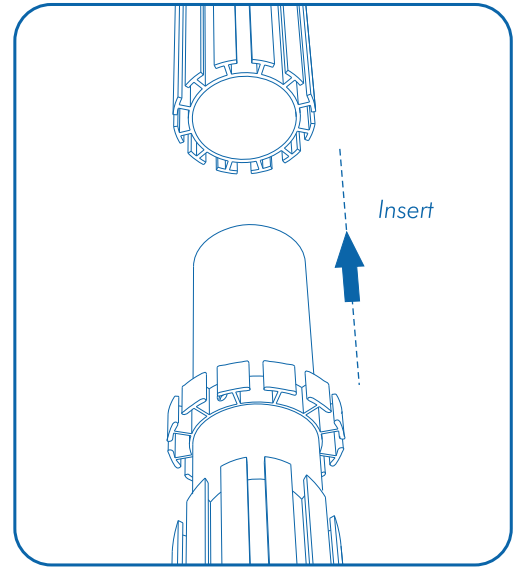

POSTS

Join the posts with the connector tubes according to the desired height

Notes

Parts

Connector tube

PRONTO Post

Height chart

58				21.7 in
87				32.5 in
116				43.4 in
87	58			54.2 in
87	87			65 in
116	58			75.9 in
116	87			86.7 in
87	87	87		97.6 in
116	87	58		108.4 in
116	116	58		119.3 in
116	87	87		130.1 in
116	116	116		
87	87	87	87	