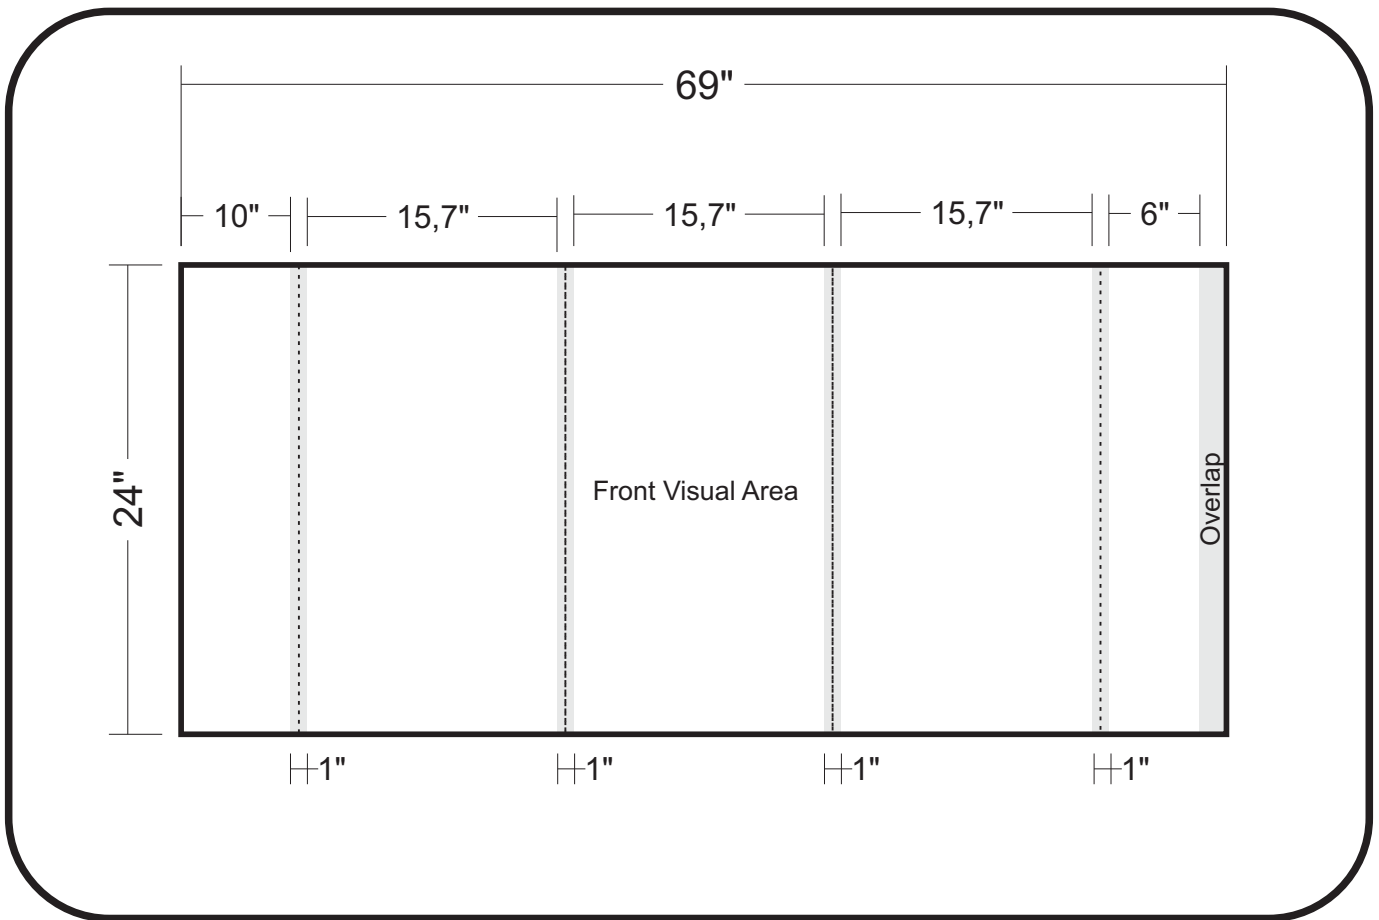

SOLO Magic Cafe Table

GRAPHICS DIMENSIONS

10155

BASE

SOLO Magic Cafe Table

GRAPHICS DIMENSIONS

10155-T

TOP