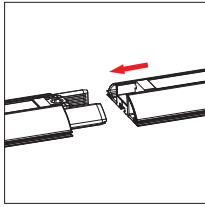

DISPLAY CONSTRUCTION

Aluminum frame with aluminum support poles

DIMENSIONS

Assembled Unit	96" w x 89" h x 4" d
Packed Case	46.5" w x 15" h x 12" d, 49 lbs
Shipping Box	47" w x 16" h x 13" d, 51 lbs
Graphic Size	96" w x 89" h

PARTS

ASSEMBLY

Assemble parts on the floor and stand-up unit when completed.

1

2

3

4

5