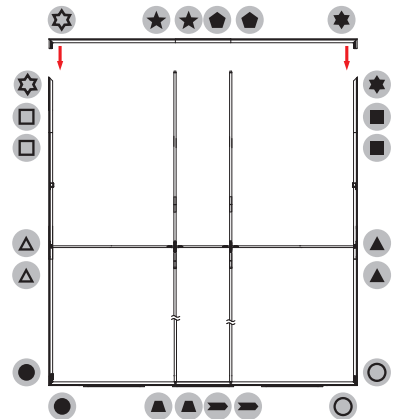

DISPLAY CONSTRUCTION

Aluminum frame with aluminum support poles

DIMENSIONS

Assembled Unit	96" w x 89" h x 4" d
Packed Case	46.5" w x 15" h x 12" d, 49 lbs
Shipping Box	47" w x 16" h x 13" d, 51 lbs
Graphic Size	96" w x 89" h

PARTS

ASSEMBLY

Assemble parts on the floor and stand-up unit when completed.

1

2

3

4

5