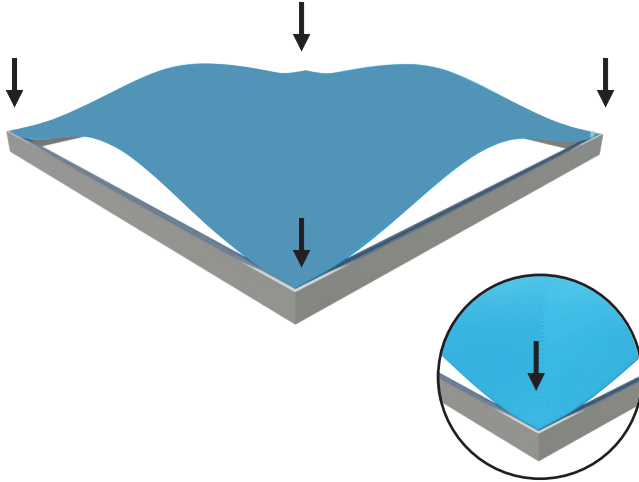

PRODUCT DESCRIPTION

StraightLine SEG display systems feature convenient tool-free assembly, durable light-weight frames, and silicone-edge graphics printed on exclusive One Planet recycled fabrics with impressive vivid graphics, all conveniently organized within molded inserts in a heavy-duty shipping case. Panel V achieves a head-turning display with stunning seamless graphics, perfect to create the ultimate 10ft exhibit.

2

3

4

5

5 Push the silicone bead into each corner of the frame with your thumb.

Push the silicone bead into the middle of the run and work your way around the perimeter of the frame until all beading is pushed in properly

To Remove Graphic
Use the pull tab located on the graphic and gently pull the graphic from the frame, going around the perimeter

6