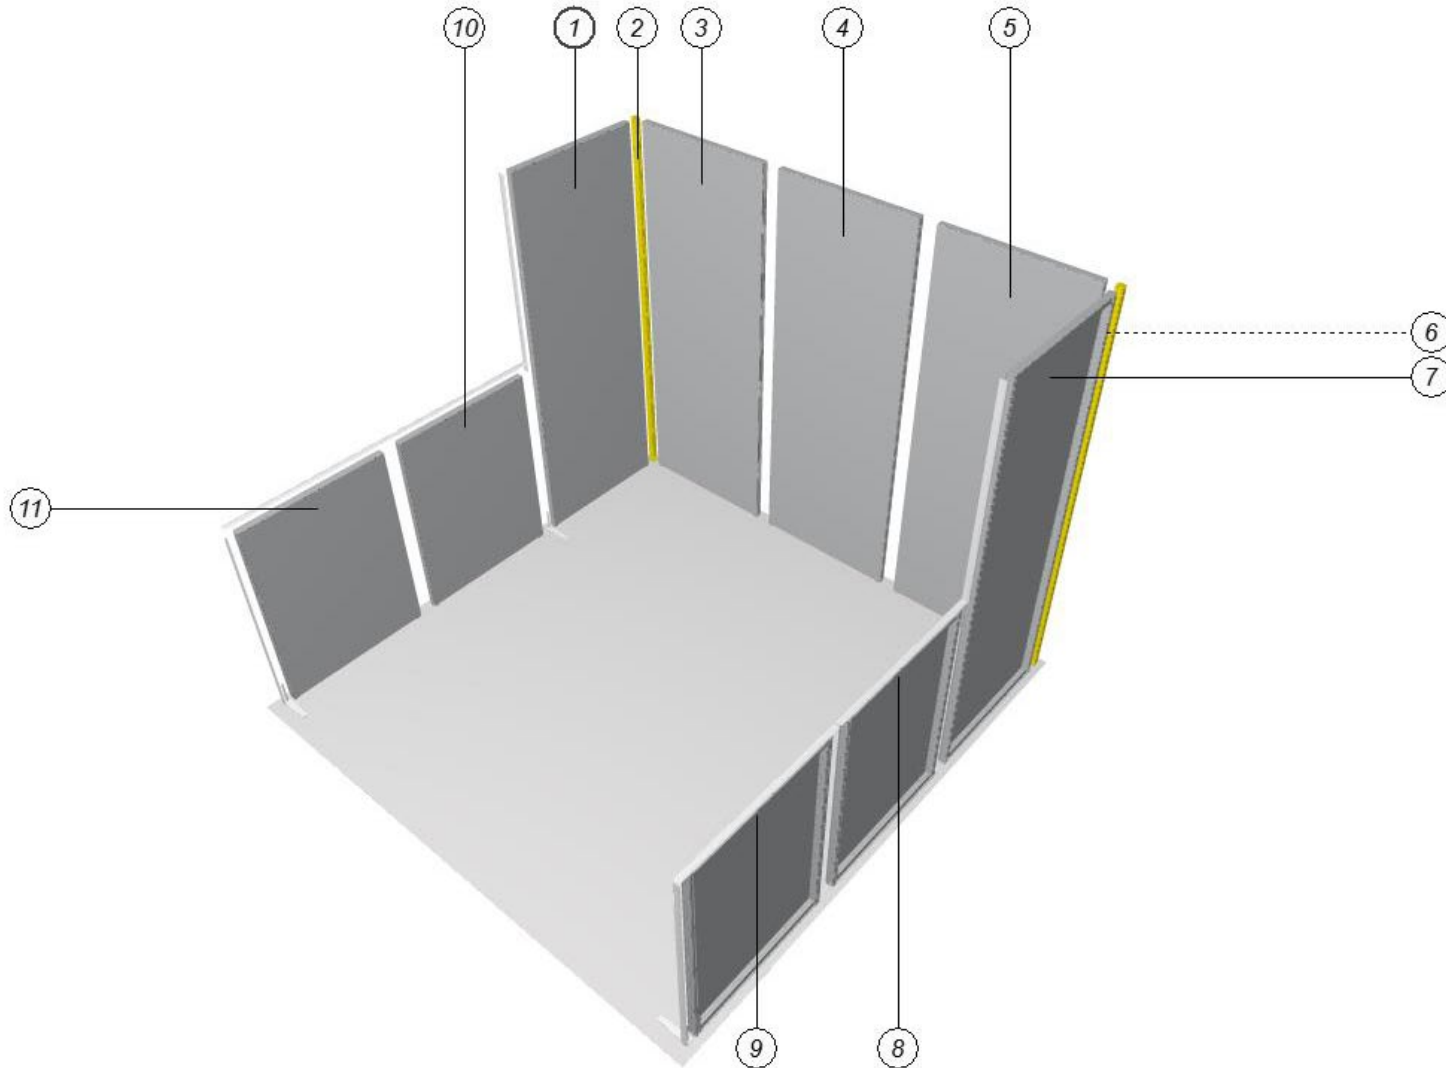

HEIGHT :
46.5-93"

**WEIGHT (INCLUDING
PACKAGING) :**
547 LB

PACKAGING :
H3 H-LINE CRATE

CREATED ON :
20/04/16

Refer to the joined note or on : http://panoramic-display.com/images/telechargement/hline_set-up_instructions_USACA.pdf

Module Ref	Num.	Color	Frame Ref	FRONT DISPLAY			BACK DISPLAY		
				Display Ref	Display Name	Dispay Dimensions (mm)	Display Ref	Display Name	Dispay Dimensions (mm)
HMS038	1	Grey	HCS038	HV38x93	1	965x2362	-	-	-
HMS001	2	Yellow	HCS001	-	-	-	-	-	-
HMS038	3	Grey	HCS038	HV38x93	3	965x2362	-	-	-
HMS038	4	Grey	HCS038	HV38x93	4	965x2362	-	-	-
HMS038	5	Grey	HCS038	HV38x93	5	965x2362	-	-	-
HMS001	6	Yellow	HCS001	-	-	-	-	-	-
HMS038	7	Grey	HCS038	HV38x93	7	965x2362	-	-	-
HMS138	8	Grey	HCS138	HV38x46	8	965x1181	-	-	-
HMS138	9	Grey	HCS138	HV38x46	9	965x1181	-	-	-
HMS138	10	Grey	HCS138	HV38x46	10	965x1181	-	-	-
HMS138	11	Grey	HCS138	HV38x46	11	965x1181	-	-	-

Always work using the templates found on the Panoramic H-line website :
<http://panoramic-display.com/us/panoramic-h-line/templates.html>

Ref	Description	Quantity
CON026	Booster foot	20
COL037	h-line connector	22
ACD007-01	SOS h-line Kit	1
ACP022	Single-sided stabilizing foot	4
ALP005-05	Aluminum profile cover 38"/965mm	4
ALP005-07	Aluminum profile cover 46.5"/1181mm	4
CAISSE H3	h-line shipping crate, US	1