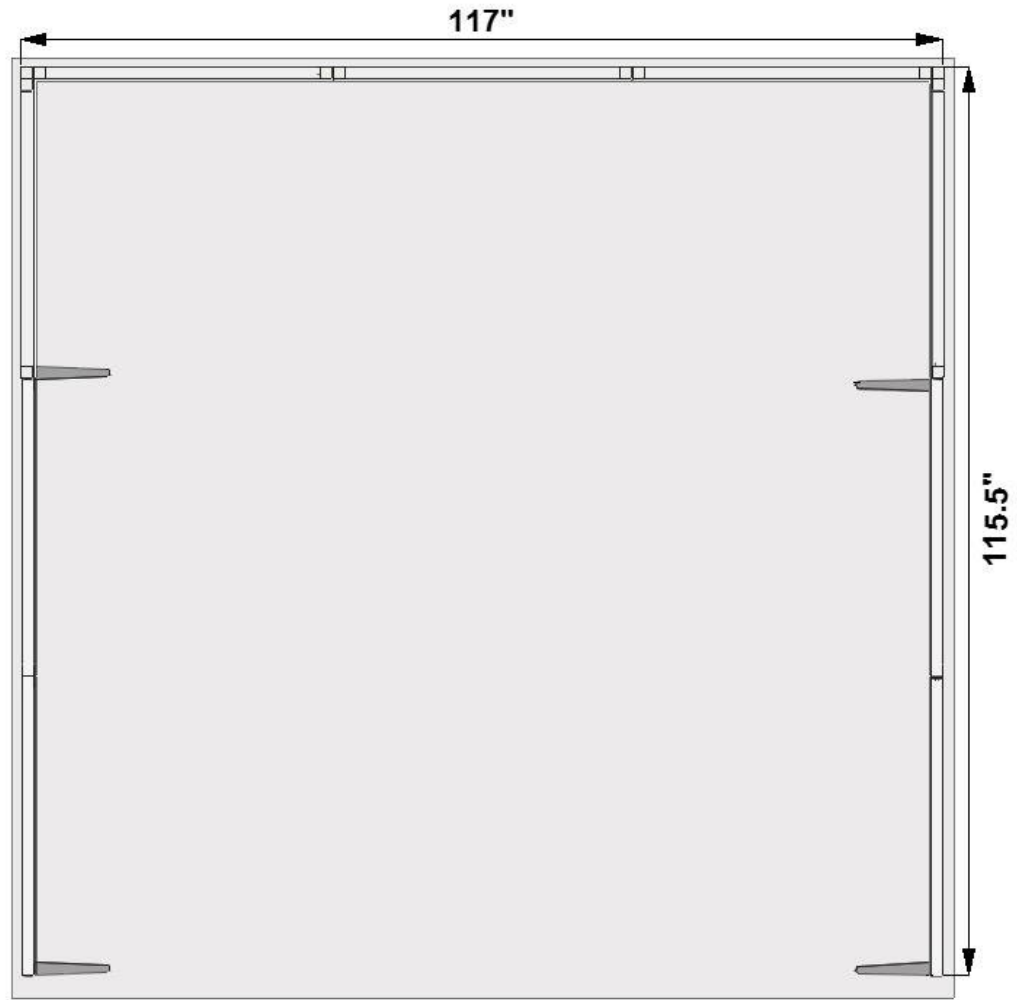

HEIGHT :
46.5-93"

**WEIGHT (INCLUDING
PACKAGING) :**
547 LB

PACKAGING :
H3 H-LINE CRATE

CREATED ON :
20/04/16

Refer to the joined note or on : http://panoramic-display.com/images/telechargement/hline_set-up_instructions_USACA.pdf

Module Ref	Num.	Color	Frame Ref	FRONT DISPLAY			BACK DISPLAY		
				Display Ref	Display Name	Dispay Dimensions (mm)	Display Ref	Display Name	Dispay Dimensions (mm)
HMS038	1	Grey	HCS038	HV38x93	1	965x2362	-	-	-
HMS001	2	Yellow	HCS001	-	-	-	-	-	-
HMS038	3	Grey	HCS038	HV38x93	3	965x2362	-	-	-
HMS038	4	Grey	HCS038	HV38x93	4	965x2362	-	-	-
HMS038	5	Grey	HCS038	HV38x93	5	965x2362	-	-	-
HMS001	6	Yellow	HCS001	-	-	-	-	-	-
HMS038	7	Grey	HCS038	HV38x93	7	965x2362	-	-	-
HMS138	8	Grey	HCS138	HV38x46	8	965x1181	-	-	-
HMS138	9	Grey	HCS138	HV38x46	9	965x1181	-	-	-
HMS138	10	Grey	HCS138	HV38x46	10	965x1181	-	-	-
HMS138	11	Grey	HCS138	HV38x46	11	965x1181	-	-	-