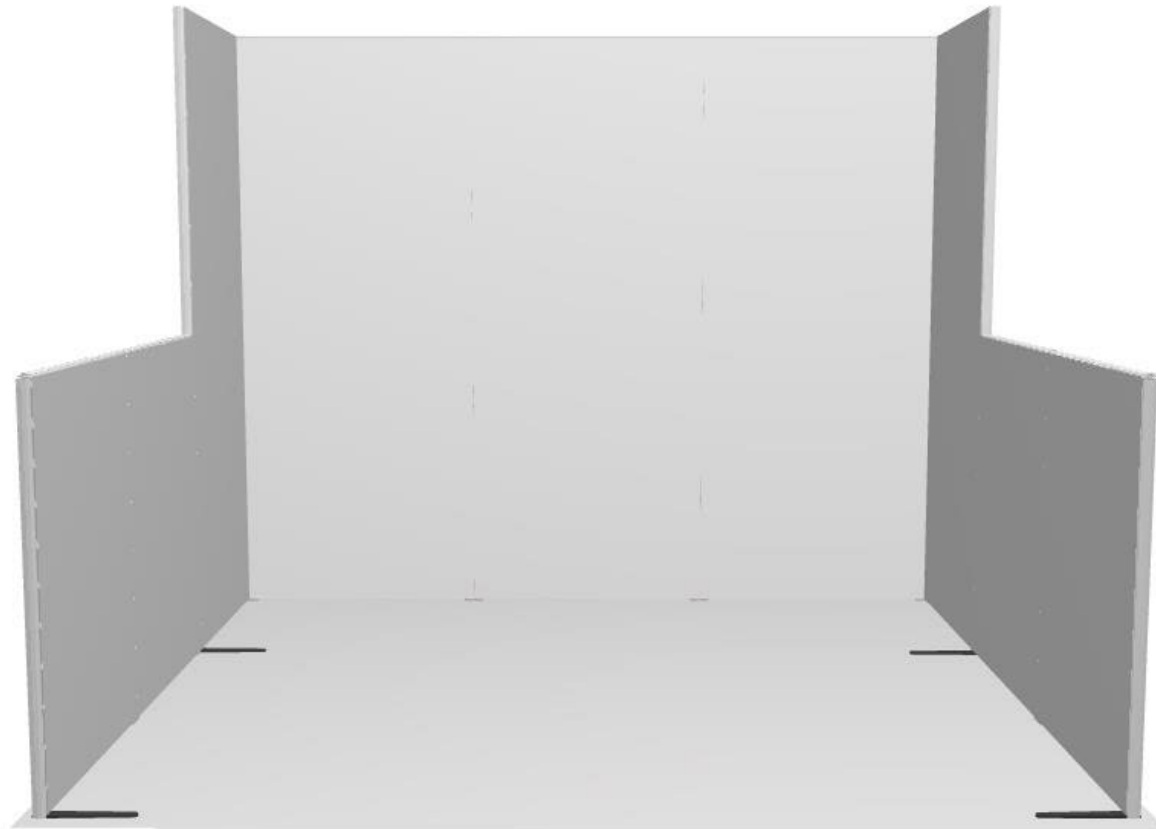

HEIGHT :
46.5-93"

**WEIGHT (INCLUDING
PACKAGING) :**
547 LB

PACKAGING :
H3 H-LINE CRATE

CREATED ON :
20/04/16

Refer to the joined note or on : http://panoramic-display.com/images/telechargement/hline_set-up_instructions_USACA.pdf

Module Ref	Num.	Color	Frame Ref	FRONT DISPLAY			BACK DISPLAY		
				Display Ref	Display Name	Dispay Dimensions (mm)	Display Ref	Display Name	Dispay Dimensions (mm)
HMS038	1	Grey	HCS038	HV38x93	1	965x2362	-	-	-
HMS001	2	Yellow	HCS001	-	-	-	-	-	-
HMS038	3	Grey	HCS038	HV38x93	3	965x2362	-	-	-
HMS038	4	Grey	HCS038	HV38x93	4	965x2362	-	-	-
HMS038	5	Grey	HCS038	HV38x93	5	965x2362	-	-	-
HMS001	6	Yellow	HCS001	-	-	-	-	-	-
HMS038	7	Grey	HCS038	HV38x93	7	965x2362	-	-	-
HMS138	8	Grey	HCS138	HV38x46	8	965x1181	-	-	-
HMS138	9	Grey	HCS138	HV38x46	9	965x1181	-	-	-
HMS138	10	Grey	HCS138	HV38x46	10	965x1181	-	-	-
HMS138	11	Grey	HCS138	HV38x46	11	965x1181	-	-	-