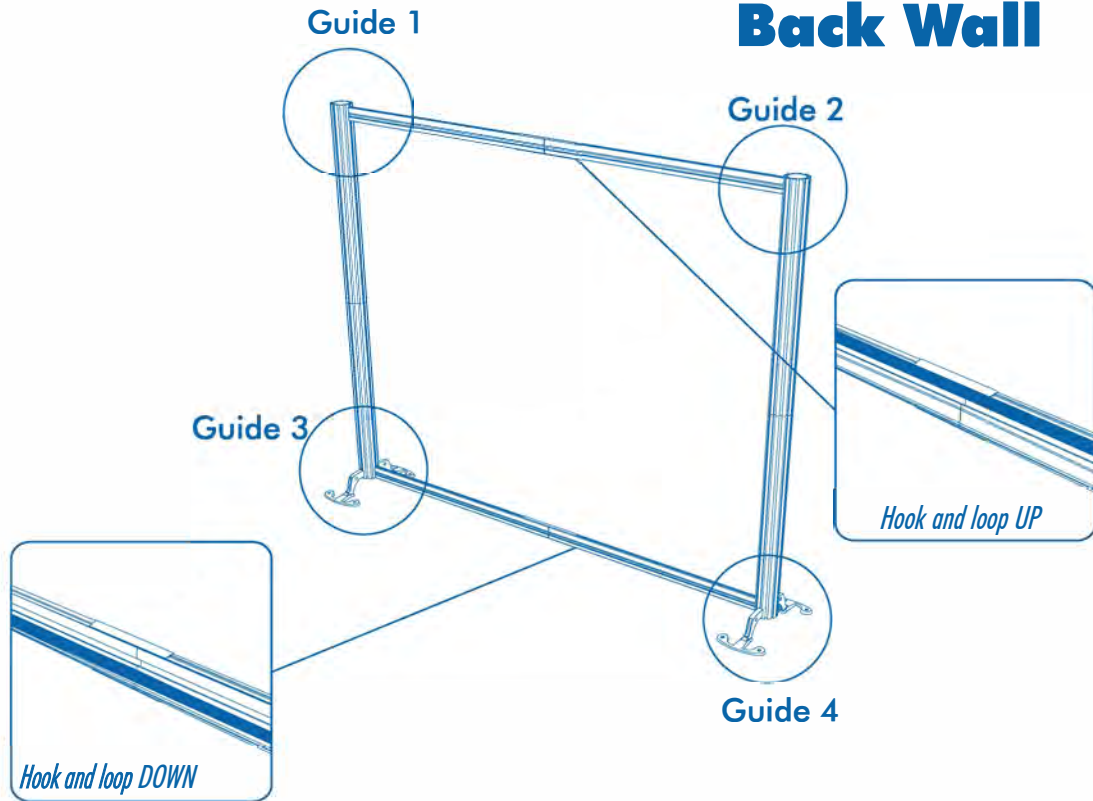

RAILS

Place rails on the guides inside the channel post.

Guide

Notes

Parts

Rails

58cm/87cm/116cm

Post 8cm

Back Wall

Rail to post

Rail Join