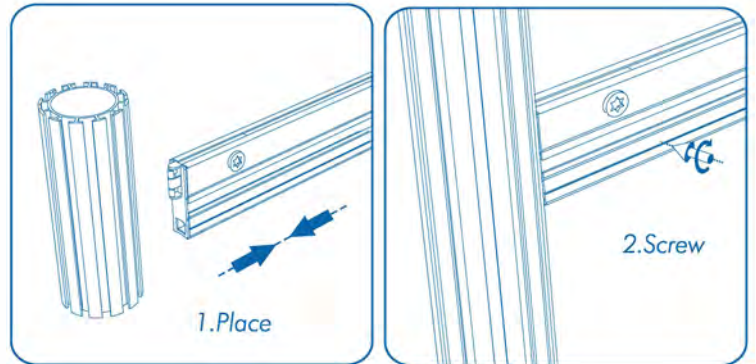

Rail to post